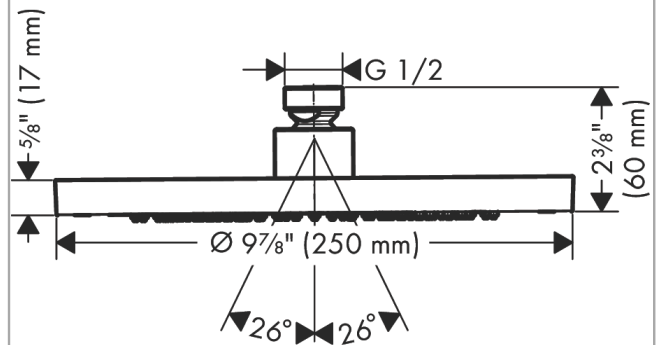

Scale drawing