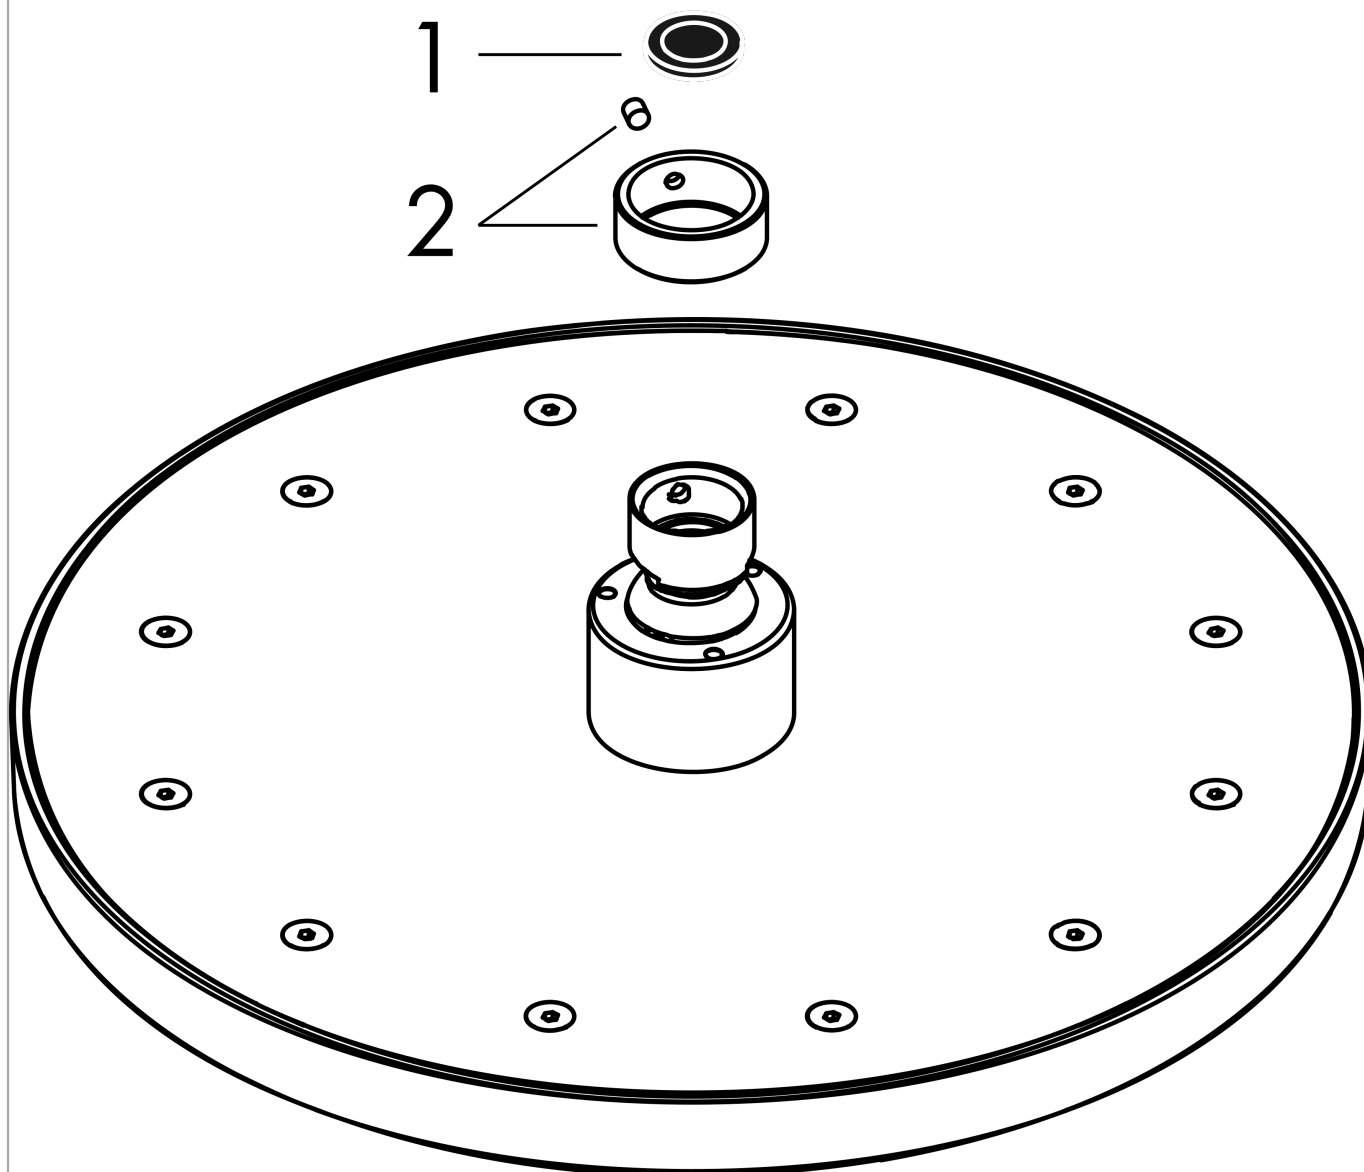

### Features

- Shower head size: 245 mm
- Spray modes: Rain
- Flow: 1.5 GPM (5.7 L/Min)
- Showerhead removable for cleaning

### Scale drawing

**AXOR ShowerSolutions**  
**Showerhead 245 1-Jet 1.5 GPM**  
Product Finish: **matte black** Part no. : **35386671**

## Exploded drawing

Year of production: >07/22

**AXOR ShowerSolutions**  
**Showerhead 245 1-Jet 1.5 GPM**  
Product Finish: **matte black** Part no. : **35386671**