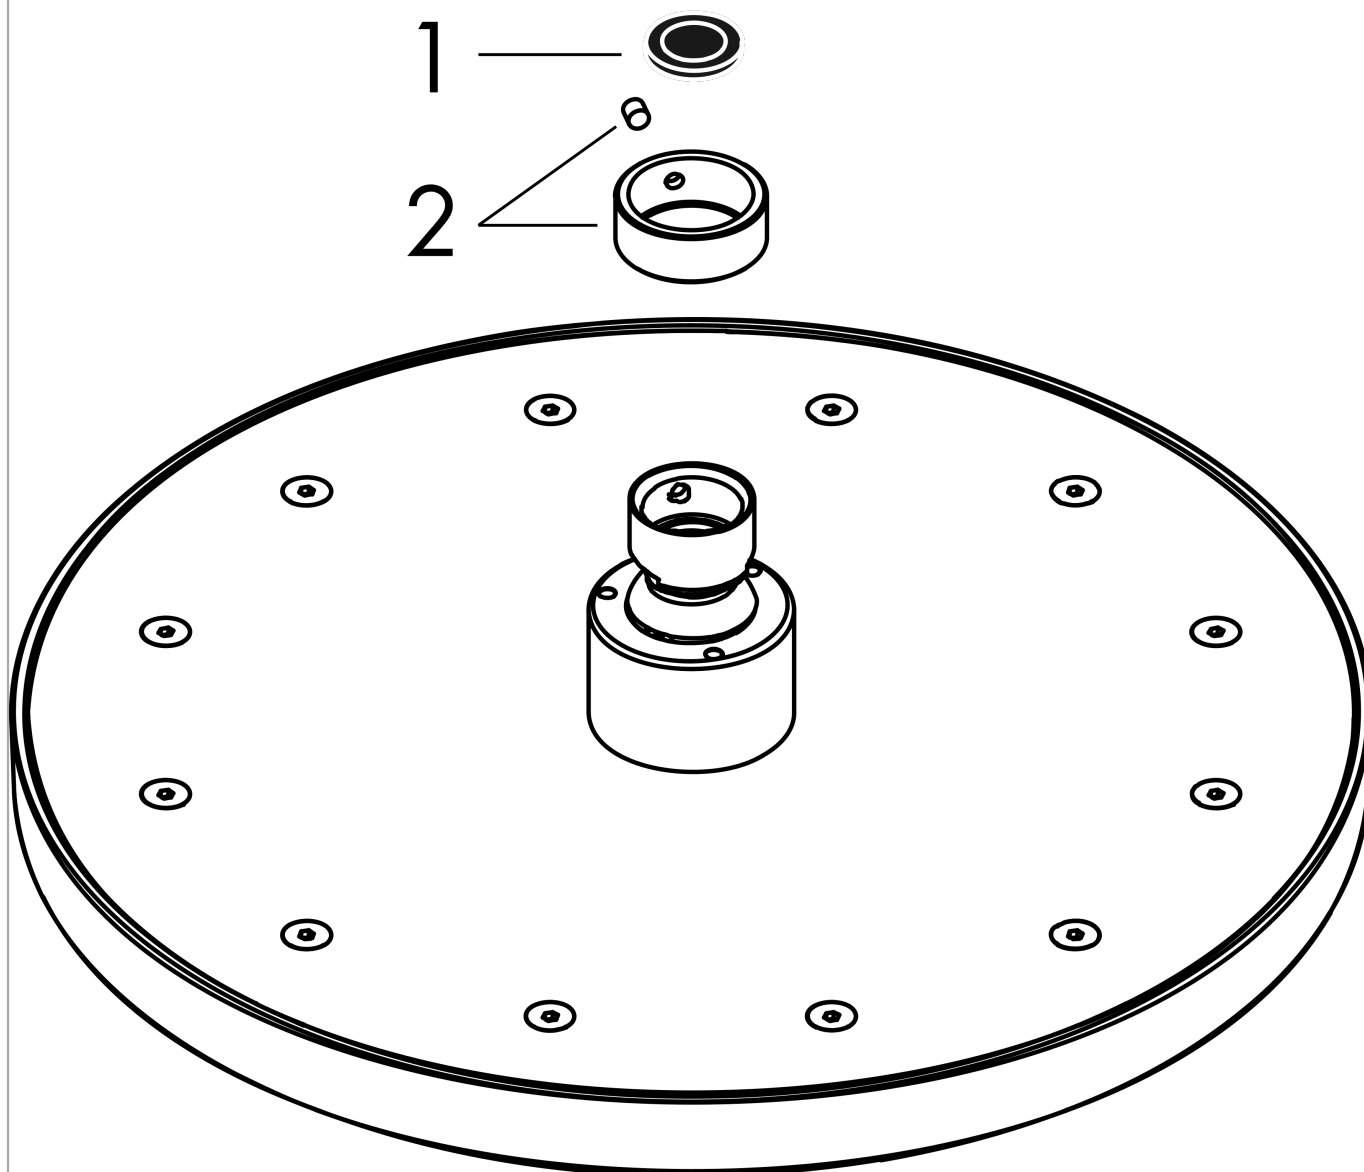

AXOR ShowerSolutions
Showerhead 245 1-Jet 1.75 GPM
 Product Finish: **chrome** Part no. : **35385001**

Features

- Shower head size: 245 mm
- Spray modes: Rain
- Flow: 1.75 GPM (6.6 L/Min)
- Showerhead removable for cleaning

Item details

List Price \$ 850.00

Technology

Compliance

Product image

Scale drawing

AXOR ShowerSolutions
Showerhead 245 1-Jet 1.75 GPM
Product Finish: **chrome** Part no. : **35385001**

Exploded drawing

Year of production: >07/22

AXOR ShowerSolutions
Showerhead 245 1-Jet 1.75 GPM
Product Finish: **chrome** Part no. : **35385001**

Spare parts list

Year of production: >07/22

Pos.		Part no.	Price	PU
1	filter packing	94246000	-	1
2	lock washer	98942000	-	1