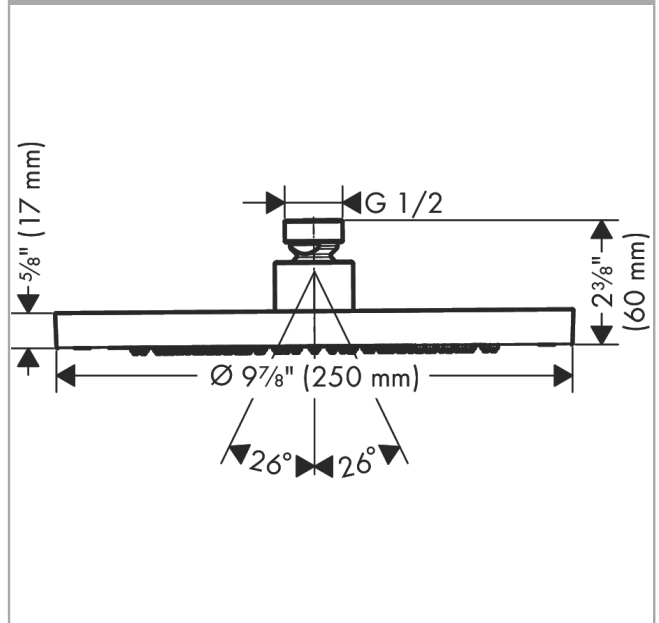

AXOR ShowerSolutions
Showerhead 245 1-Jet 1.75 GPM
 Product Finish: **chrome** Part no. : **35385001**

Features

- Shower head size: 245 mm
- Spray modes: Rain
- Flow: 1.75 GPM (6.6 L/Min)
- Showerhead removable for cleaning

Item details

List Price \$ 850.00

Technology

Compliance

Product image

Scale drawing

AXOR ShowerSolutions
Showerhead 245 1-Jet 1.75 GPM
Product Finish: **chrome** Part no. : **35385001**

Exploded drawing

Year of production: >07/22

AXOR ShowerSolutions
Showerhead 245 1-Jet 1.75 GPM
Product Finish: **chrome** Part no. : **35385001**

Spare parts list

Year of production: >07/22

Pos.		Part no.	Price	PU
1	filter packing	94246000	-	1
2	lock washer	98942000	-	1