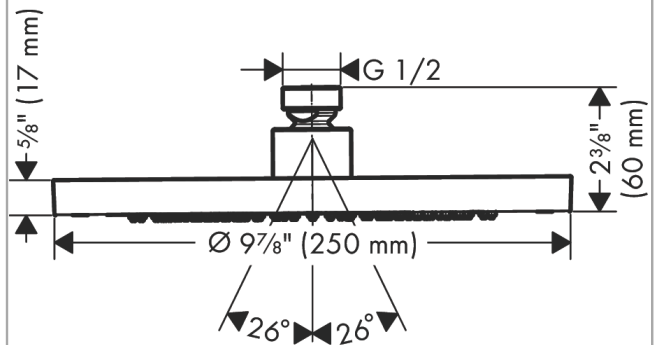

### Features

- Shower head size: 245 mm
- Spray modes: Rain
- Flow: 2.5 GPM (9.5 L/Min)
- Spray face removable for cleaning

### Scale drawing

**AXOR ShowerSolutions**  
**Showerhead 245 1-Jet 2.5 GPM**  
Product Finish: **chrome** Part no. : **35384001**

## Exploded drawing

Year of production: >07/22

**AXOR ShowerSolutions**  
**Showerhead 245 1-Jet 2.5 GPM**  
Product Finish: **chrome** Part no. : **35384001**