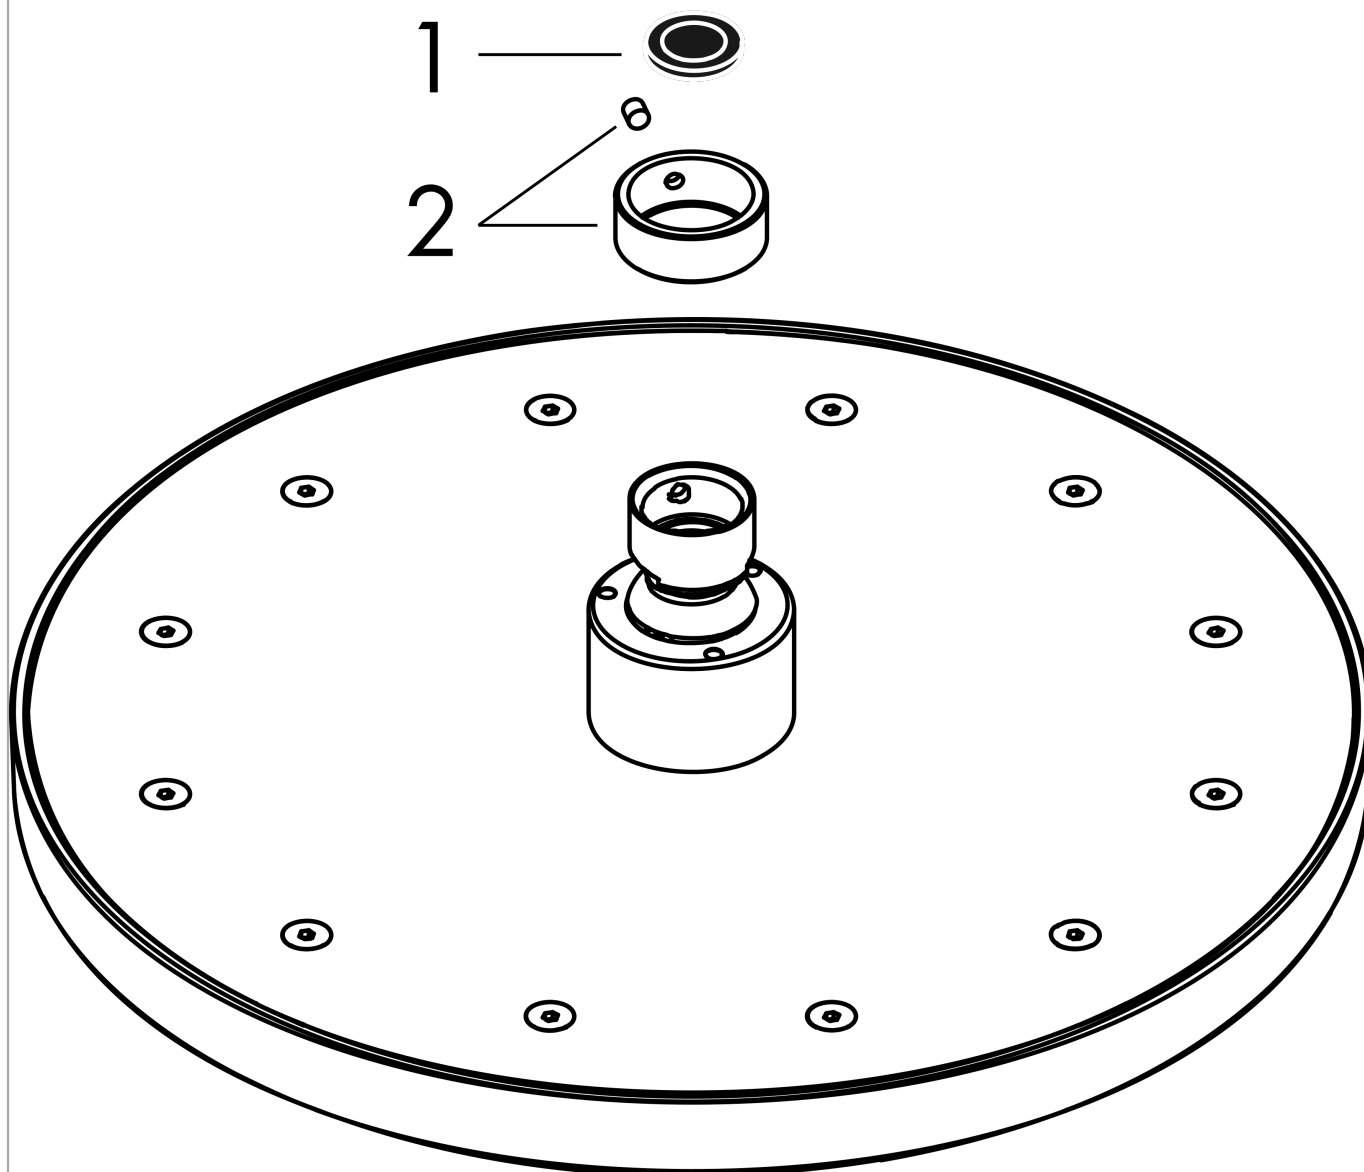

### Features

- Shower head size: 245 mm
- Spray modes: Rain
- Flow: 2.5 GPM (9.5 L/Min)
- Spray face removable for cleaning

### Scale drawing

**AXOR ShowerSolutions**  
**Showerhead 245 1-Jet 2.5 GPM**  
Product Finish: **chrome** Part no. : **35384001**

## Exploded drawing

Year of production: >07/22

**AXOR ShowerSolutions**  
**Showerhead 245 1-Jet 2.5 GPM**  
Product Finish: **chrome** Part no. : **35384001**