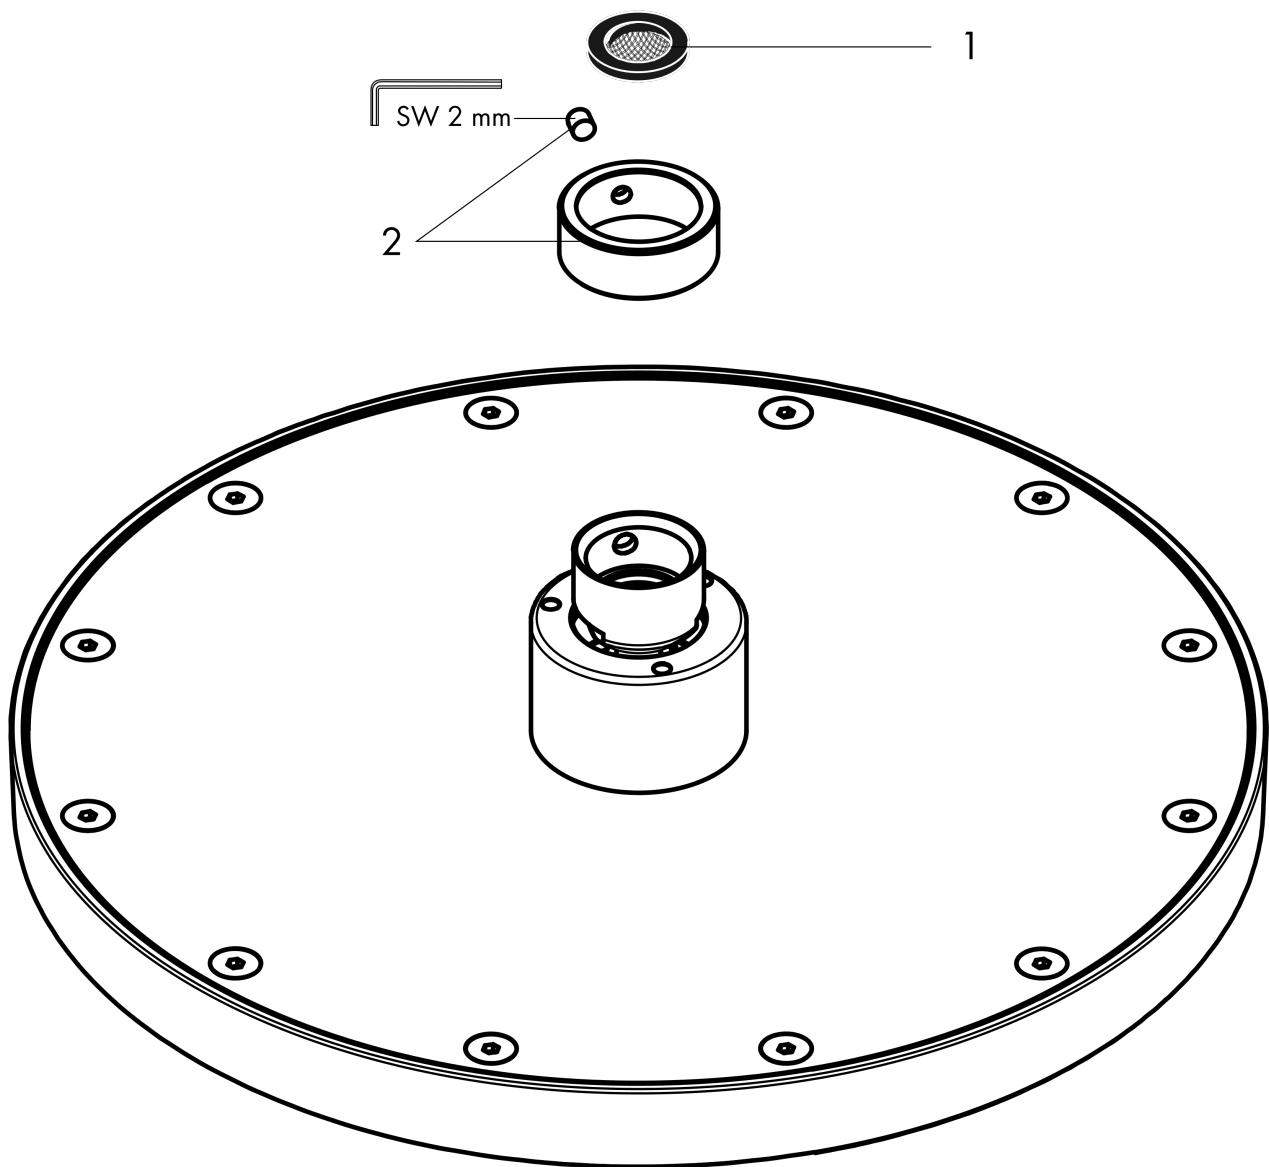

### Features

- Shower head size: 220 mm
- Spray modes: Rain
- Spray face finish: Fully-finished matching spray face
- Flow: 1.75 GPM (6.6 L/Min)
- Showerhead removable for cleaning

### Scale drawing

**AXOR ShowerSolutions**  
**Showerhead 220 1-Jet, 1.75 GPM**  
Product Finish: **chrome** Part no. : **35368001**

## Exploded drawing

Year of production: >07/22

**AXOR ShowerSolutions**  
**Showerhead 220 1-Jet, 1.75 GPM**  
Product Finish: **chrome** Part no. : **35368001**