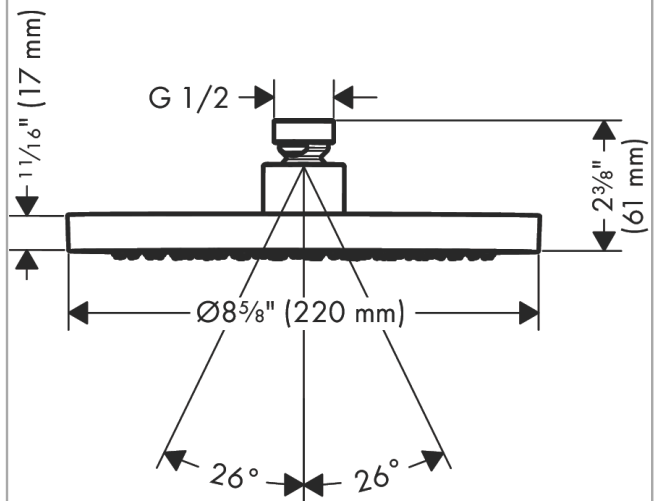

Scale drawing