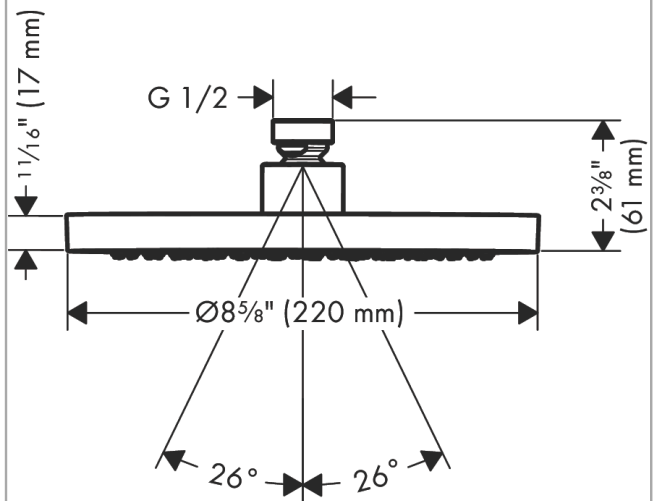

AXOR ShowerSolutions
Showerhead 220 1-Jet, 2.5 GPM
 Finishes : Part no. : **35367001**

Features

- Shower head size: 220 mm
- Spray modes: Rain
- Spray face finish: Fully-finished matching spray face
- Flow: 2.5 GPM (9.5 L/Min)
- Showerhead removable for cleaning

Item details

List Price \$ 800.00

Technology

Compliance

Product image

Scale drawing

AXOR ShowerSolutions
Showerhead 220 1-Jet, 2.5 GPM
Finishes : Part no. : **35367001**

Exploded drawing

Year of production: >07/22

AXOR ShowerSolutions
Showerhead 220 1-Jet, 2.5 GPM
Finishes : Part no. : **35367001**

Spare parts list

Year of production: >07/22

Pos.		Part no.	Price	PU
1	filter packing	94246000	-	1
2	lock washer	98942001	-	1