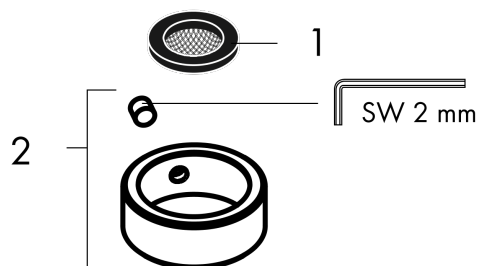

AXOR ShowerSolutions
Showerhead 220 1-Jet, 2.5 GPM
 Finishes : Part no. : **35367001**

Features

- Shower head size: 220 mm
- Spray modes: Rain
- Spray face finish: Fully-finished matching spray face
- Flow: 2.5 GPM (9.5 L/Min)
- Showerhead removable for cleaning

Item details

List Price \$ 800.00

Technology

Compliance

Product image

Scale drawing

AXOR ShowerSolutions
Showerhead 220 1-Jet, 2.5 GPM
Finishes : Part no. : **35367001**

Exploded drawing

Year of production: >07/22

AXOR ShowerSolutions
Showerhead 220 1-Jet, 2.5 GPM
Finishes : Part no. : **35367001**

Spare parts list

Year of production: >07/22

Pos.		Part no.	Price	PU
1	filter packing	94246000	-	1
2	lock washer	98942001	-	1