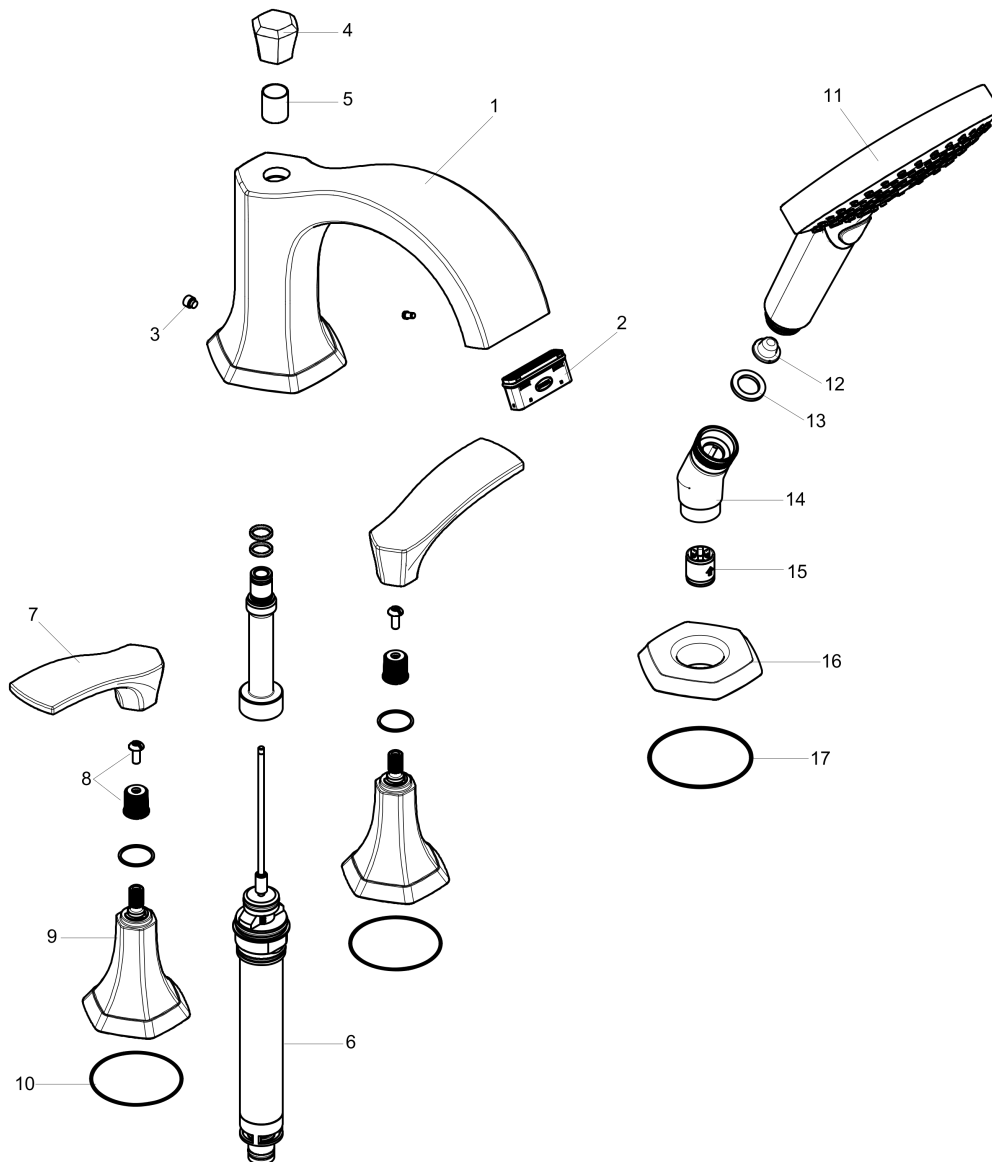

Locarno
4-Hole Roman Tub Set Trim with 1.75 GPM Handshower
 Product Finish: **polished nickel** Part no. : **04817830**

Exploded drawing

Year of production: >04/21

Locarno

4-Hole Roman Tub Set Trim with 1.75 GPM Handshower

Product Finish: **polished nickel** Part no. : **04817830**

Spare parts list

Year of production: >04/21

Pos.	Description	Part no.	Price	PU
1	spout cpl.	93930830	-	1
2	aerator cpl.	93916000	-	1
3	hollow set screw M6x6	97660000	-	1
4	diverter knob	93931830	-	1
5	sleeve	97738830	-	1
6	selector	93932000	-	1
7	handle	93927820	-	1
8	handle fixing set	98932000	-	1
9	escutcheon for handle	93928830	-	1
10	O-ring 48x1,5	92159000	-	1
11	handshower	26036831	-	1
12	filter	92672000	-	1
13	seal	98058000	-	1
14	shower holder	28071830	-	1
15	set of non return valves DW 15	94074000	-	1
16	escutcheon for shower holder	93933830	-	1
17	O-Ring 54x2	92674000	-	1