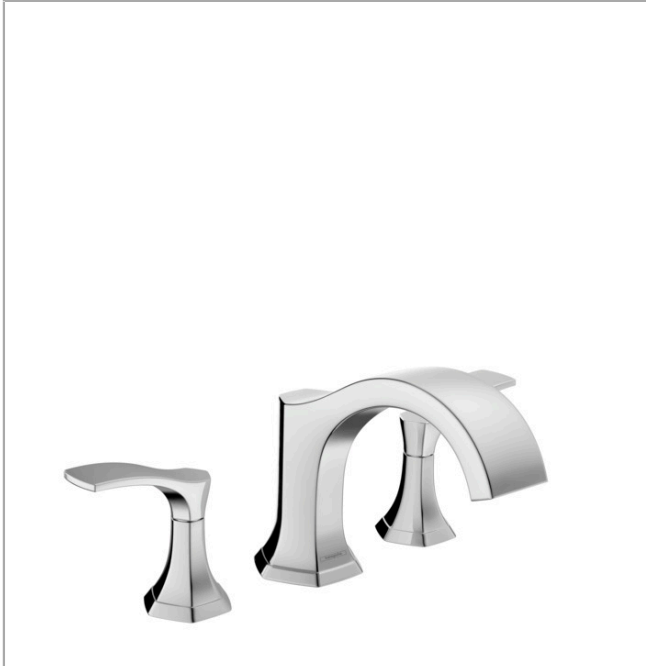

Locarno

3-Hole Roman Tub Set Trim

Finishes : **chrome** Part no. : **04816000**

Description

Features

- Flow: 5.81 GPM (22 L/Min)
- 90° ceramic valves
- Does not include: Rough

Product image