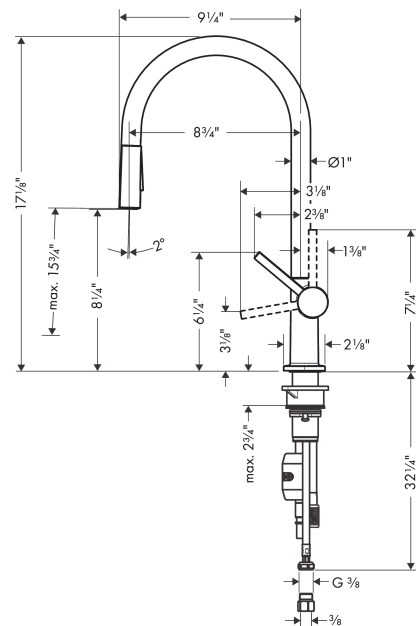

Talis N
HighArc Kitchen Faucet, O-Style 2-Spray Pull-Down, 1.5 GPM
 Product Finish: **chrome** Part no. : **72857001**

Description

Features

- Swivel range adjustable in 4 steps 60°, 110°, 150° or 360°
- Aerated spray, needle spray
- Toggle spray diverter
- MagFit magnetic sprayhead docking
- Deck mounted
- Flow: 1.5 GPM (5.7 L/Min)
- Ceramic cartridge
- 3/8" hoses
- Integrated double backflow prevention
- Flow rate limited to maximum 6 l/min
- Extension length up to 19 5/8" (50cm)
- Single lever kitchen mixer, Assembly instructions, connection hoses, Fastening set

Item details

List Price \$ 667.00

Technology

Compliance

Product image

Scale drawing

Talis N
HighArc Kitchen Faucet, O-Style 2-Spray Pull-Down, 1.5 GPM
 Product Finish: **chrome** Part no. : **72857001**

Exploded drawing

Year of production: >10/21

Talis N
HighArc Kitchen Faucet, O-Style 2-Spray Pull-Down, 1.5 GPM
 Product Finish: **chrome** Part no. : **72857001**

Spare parts list

Year of production: >10/21

Pos.	Description	Part no.	Price	PU
1	spout cpl.	93739000	-	1
2	O-ring 8x2	98112000	-	1
3	handspray	93742001	-	1
4	non return valve DW 10	96456000	-	1
5	service tool	95910000	-	1
6	handle	93736000	-	1
7	hollow set screw M5x5	98446000	-	1
8	screw cover	93735610	-	1
9	flange	93737000	-	1
10	nut	93738000	-	1
11	cartridge, assy	93740000	-	1
12	set of lever collars	98365000	-	1
13	O-ring 19x2	98426000	-	1
14	O-ring 20x1,5	98197000	-	1
15	support	97523000	-	1
16	fixing set (Ø 34)	95049000	-	1
17	lever collar	97548000	-	1
18	weight	92500000	-	1
19	hose	93745000	-	1
20	hose	93744000	-	1
21	connection hose 900 mm M8x0,75 G3/8	93746000	-	1
22	O-ring 6,6x1,6	93019000	-	1
23	filter	98516000	-	1