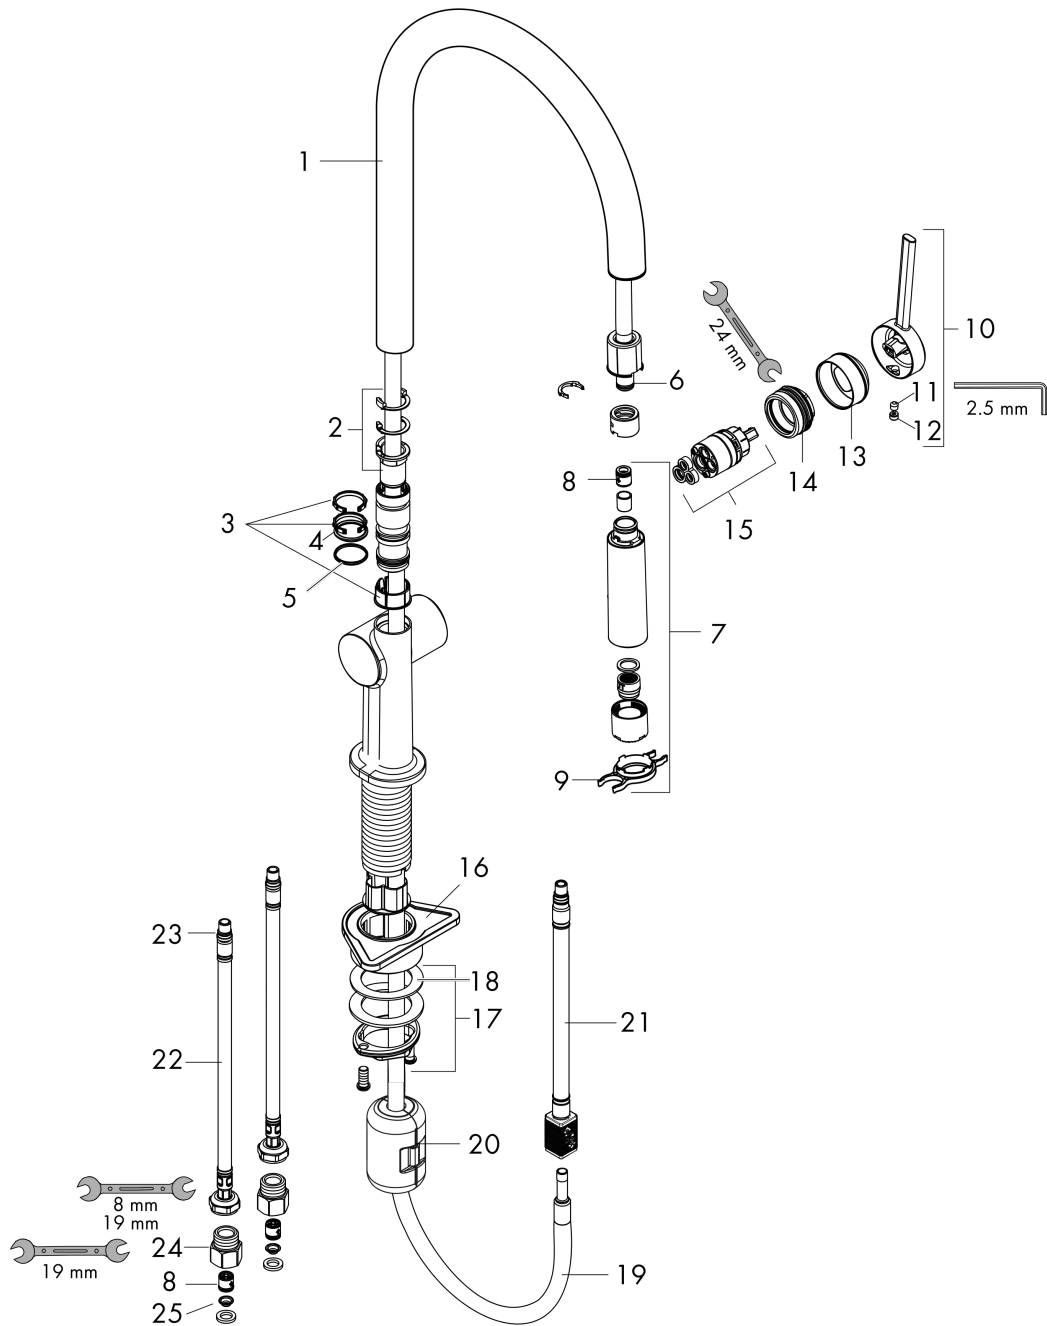

Talis N
HighArc Kitchen Faucet, O-Style 2-Spray Pull-Down, 1.5 GPM
 Product Finish: **chrome** Part no. : **72857001**

Description

Features

- Swivel range adjustable in 4 steps 60°, 110°, 150° or 360°
- Aerated spray, needle spray
- Toggle spray diverter
- MagFit magnetic sprayhead docking
- Deck mounted
- Flow: 1.5 GPM (5.7 L/Min)
- Ceramic cartridge
- 3/8" hoses
- Integrated double backflow prevention
- Flow rate limited to maximum 6 l/min
- Extension length up to 19 5/8" (50cm)
- Single lever kitchen mixer, Assembly instructions, connection hoses, Fastening set

Item details

List Price \$ 667.00

Technology

Compliance

Product image

Scale drawing

Talis N
HighArc Kitchen Faucet, O-Style 2-Spray Pull-Down, 1.5 GPM
 Product Finish: **chrome** Part no. : **72857001**

Exploded drawing

Year of production: >10/21

Talis N
HighArc Kitchen Faucet, O-Style 2-Spray Pull-Down, 1.5 GPM
 Product Finish: **chrome** Part no. : **72857001**

Spare parts list

Year of production: >10/21

Pos.	Description	Part no.	Price	PU
1	spout cpl.	93739000	-	1
2	O-ring 8x2	98112000	-	1
3	handspray	93742001	-	1
4	non return valve DW 10	96456000	-	1
5	service tool	95910000	-	1
6	handle	93736000	-	1
7	hollow set screw M5x5	98446000	-	1
8	screw cover	93735610	-	1
9	flange	93737000	-	1
10	nut	93738000	-	1
11	cartridge, assy	93740000	-	1
12	set of lever collars	98365000	-	1
13	O-ring 19x2	98426000	-	1
14	O-ring 20x1,5	98197000	-	1
15	support	97523000	-	1
16	fixing set (Ø 34)	95049000	-	1
17	lever collar	97548000	-	1
18	weight	92500000	-	1
19	hose	93745000	-	1
20	hose	93744000	-	1
21	connection hose 900 mm M8x0,75 G3/8	93746000	-	1
22	O-ring 6,6x1,6	93019000	-	1
23	filter	98516000	-	1