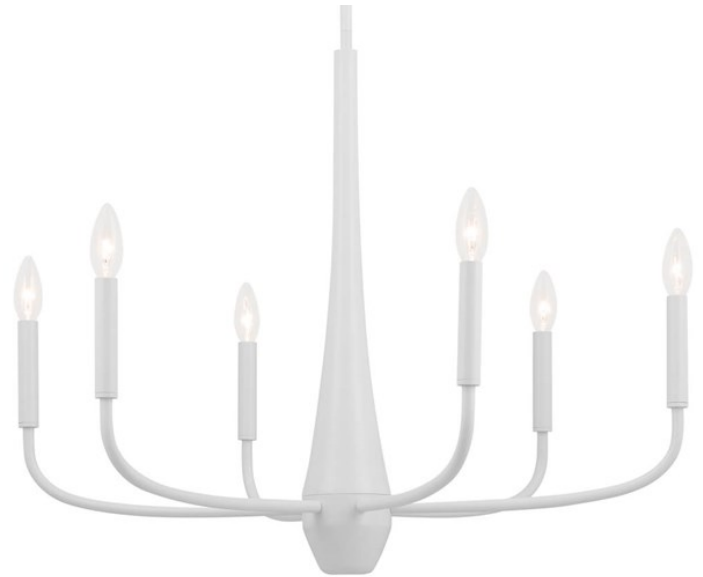

SPECIFICATIONS

Certifications/Qualifications	
	www.kichler.com/warranty
Dimensions	
Base Backplate	5.25" DIA
Chain/Stem Length	36"
Weight	7.50 LBS
Height	22.50"
Overall Height	61.25"
Width	28.00"
Electrical	
Input Voltage	120.00V
Light Source	
Dimmable	Yes
Dimmable Notes	Dimmable when used with dimmer switch (sold separately); when using LED bulbs, see bulb manufacturer dimming specifications.
Lamp Included	Not Included
Lamp Type	B; G16.5
Light Source	Bulb
Max or Nominal Watt	60.00
# of Bulbs/LED Modules	6
Socket Type	E12 (Candelabra)

Mounting/Installation	
Connector	Yes
Interior/Exterior	INTERIOR
Lead Wire Length	144"
Location Rating	Dry
Mounting Weight	7.50 LBS
Wire Connectors	Wire Nuts

FIXTURE ATTRIBUTES

Housing	
Primary Material	Steel
Max Stem Tilt	90.0 Degrees

Product/Ordering Information	
SKU	52525WH
Finish	White
Style	Contemporary
UPC	783927030694.0

Finish Options

-  Black
-  Champagne Bronze
-  White

ALSO IN THIS FAMILY