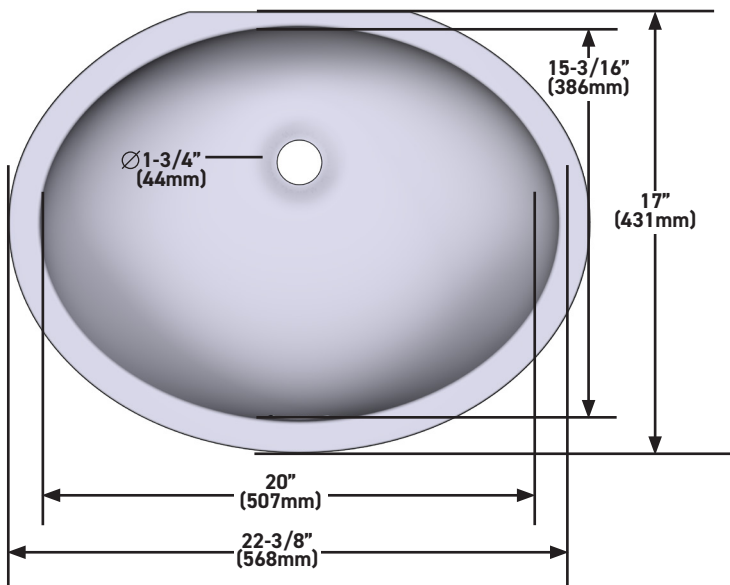

OUTER FORM

- Oval

SIZE

- 22" (559mm) x 17" (432mm)

MATERIAL

- Made from naturally bright white organic stone

DRAIN HOLE

- Drain required and sold separately

Canadian Customers

ONTARIO
houseofrohl.ca/support
 1-800-287-5354

FORME DE L'EXTÉRIEUR

- Ovale

DIMENSIONS

- 22" (559mm) x 17" (432mm)

MATÉRIAU

- Fabriqué à partir de pierre organique blanche, naturellement brillante

Riobel

PERRIN & ROWE[®]
LONDON

victoria ⊕ albert[®]

ROHL

FORMA EXTERIOR

- Ovalado

TAMAÑO

- 22" (559mm) x 17" (432mm)

ESPECIFICACIONES

Fregadero submontable ovalado Eirene™ de 22" x 17"

MODELOS: ERUB22170VWH

For warranty or additional information, contact:

US Customers

U.S.A.
houseofrohl.com/support
1-800-777-9762

QUEBEC / MARITIMES / WESTERN CANADA
QUÉBEC / MARITIMES / OUEST CANADIEN
QUEBEC / MARITIMOS / CANADA OCCIDENTAL
houseofrohl.ca/support
1-866-473-8442