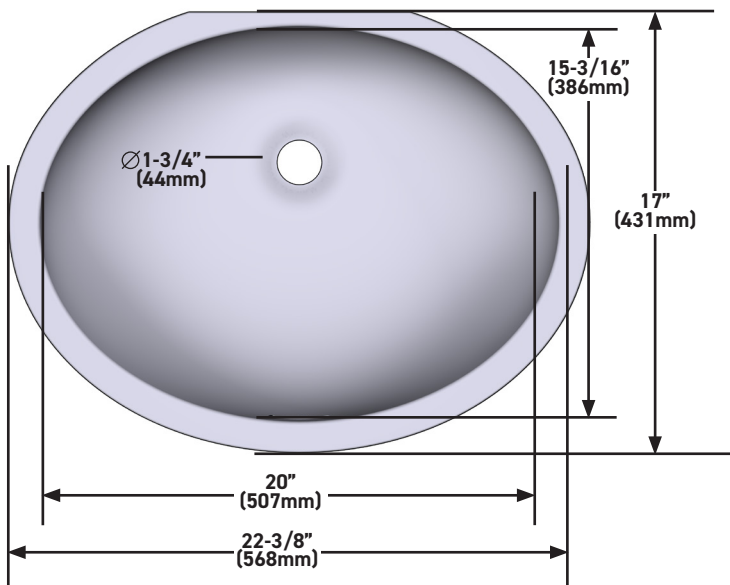

OUTER FORM

- Oval

SIZE

- 22" (559mm) x 17" (432mm)

MATERIAL

- Made from naturally bright white organic stone

DRAIN HOLE

- Drain required and sold separately

Canadian Customers

ONTARIO
houseofrohl.ca/support
 1-800-287-5354

FORME DE L'EXTÉRIEUR

- Ovale

DIMENSIONS

- 22" (559mm) x 17" (432mm)

MATÉRIAU

- Fabriqué à partir de pierre organique blanche, naturellement brillante

SPÉCIFICATIONS

Lavabo ovale à montage sous comptoir Eirene^{MC} de 22 po x 17 po

MODÈLES : ERUB22170VWH

For warranty or additional information, contact:

US Customers

U.S.A.
houseofrohl.com/support
1-800-777-9762

Riobel

PERRIN & ROWE[®]
LONDON

victoria ⊕ albert[®]

ROHL

FORMA EXTERIOR

- Ovalado

TAMAÑO

- 22" (559mm) x 17" (432mm)