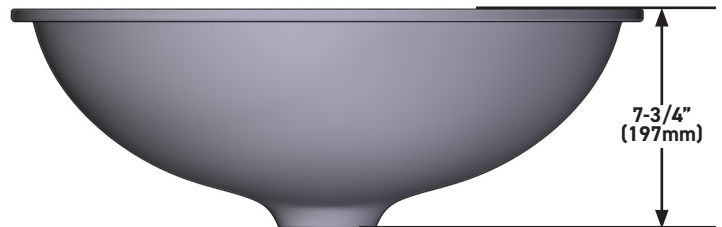

OUTER FORM

- Oval

SIZE

- 22" (559mm) x 17" (432mm)

MATERIAL

- Made from naturally bright white organic stone

DRAIN HOLE

- Drain required and sold separately

SPECIFICATIONS

Eirene™ 22" x 17" Undermount Oval Lavatory Sink

MODELS: ERUB22170VWH

For warranty or additional information, contact:

US Customers

U.S.A.
houseofrohl.com/support
 1-800-777-9762

QUEBEC / MARITIMES / WESTERN CANADA
 QUÉBEC / MARITIMES / OUEST CANADIEN
 QUEBEC / MARITIMOS / CANADA OCCIDENTAL
houseofrohl.ca/support
 1-866-473-8442

Canadian Customers

ONTARIO
houseofrohl.ca/support
 1-800-287-5354

FORME DE L'EXTÉRIEUR

- Ovale

DIMENSIONS

- 22" (559mm) x 17" (432mm)

MATÉRIAU

- Fabriqué à partir de pierre organique blanche, naturellement brillante