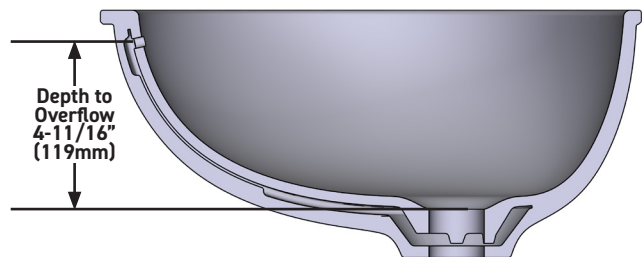

OUTER FORM

- Oval

SIZE

- 22" (559mm) x 17" (432mm)

MATERIAL

- Made from naturally bright white organic stone

DRAIN HOLE

- Drain required and sold separately

SPECIFICATIONS

Eirene™ 22" x 17" Undermount Oval Lavatory Sink

MODELS: ERUB22170VWH

For warranty or additional information, contact:

US Customers

U.S.A.
houseofrohl.com/support
 1-800-777-9762

QUEBEC / MARITIMES / WESTERN CANADA
 QUÉBEC / MARITIMES / OUEST CANADIEN
 QUEBEC / MARITIMOS / CANADA OCCIDENTAL
houseofrohl.ca/support
 1-866-473-8442

Canadian Customers

ONTARIO
houseofrohl.ca/support
 1-800-287-5354

FORME DE L'EXTÉRIEUR

- Ovale

DIMENSIONS

- 22" (559mm) x 17" (432mm)

MATÉRIAU

- Fabriqué à partir de pierre organique blanche, naturellement brillante

Riobel

PERRIN & ROWE[®]
LONDON

victoria ⊕ albert[®]

ROHL

FORMA EXTERIOR

- Ovalado

TAMAÑO

- 22" (559mm) x 17" (432mm)