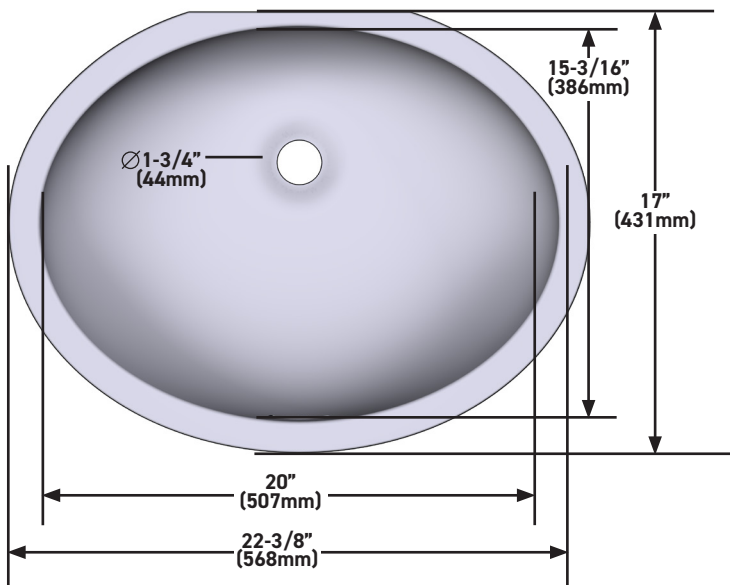

OUTER FORM

- Oval

SIZE

- 22" (559mm) x 17" (432mm)

MATERIAL

- Made from naturally bright white organic stone

DRAIN HOLE

- Drain required and sold separately

SPECIFICATIONS

Eirene™ 22" x 17" Undermount Oval Lavatory Sink

MODELS: ERUB22170VWH

For warranty or additional information, contact:

US Customers

U.S.A.
houseofrohl.com/support
 1-800-777-9762

QUEBEC / MARITIMES / WESTERN CANADA
 QUÉBEC / MARITIMES / OUEST CANADIEN
 QUEBEC / MARITIMOS / CANADA OCCIDENTAL
houseofrohl.ca/support
 1-866-473-8442

Canadian Customers

ONTARIO
houseofrohl.ca/support
 1-800-287-5354

FORME DE L'EXTÉRIEUR

- Ovale

DIMENSIONS

- 22" (559mm) x 17" (432mm)

MATÉRIAU

- Fabriqué à partir de pierre organique blanche, naturellement brillante

Riobel

PERRIN & ROWE[®]
LONDON

victoria ⊕ albert[®]

ROHL

FORMA EXTERIOR

- Ovalado

TAMAÑO

- 22" (559mm) x 17" (432mm)