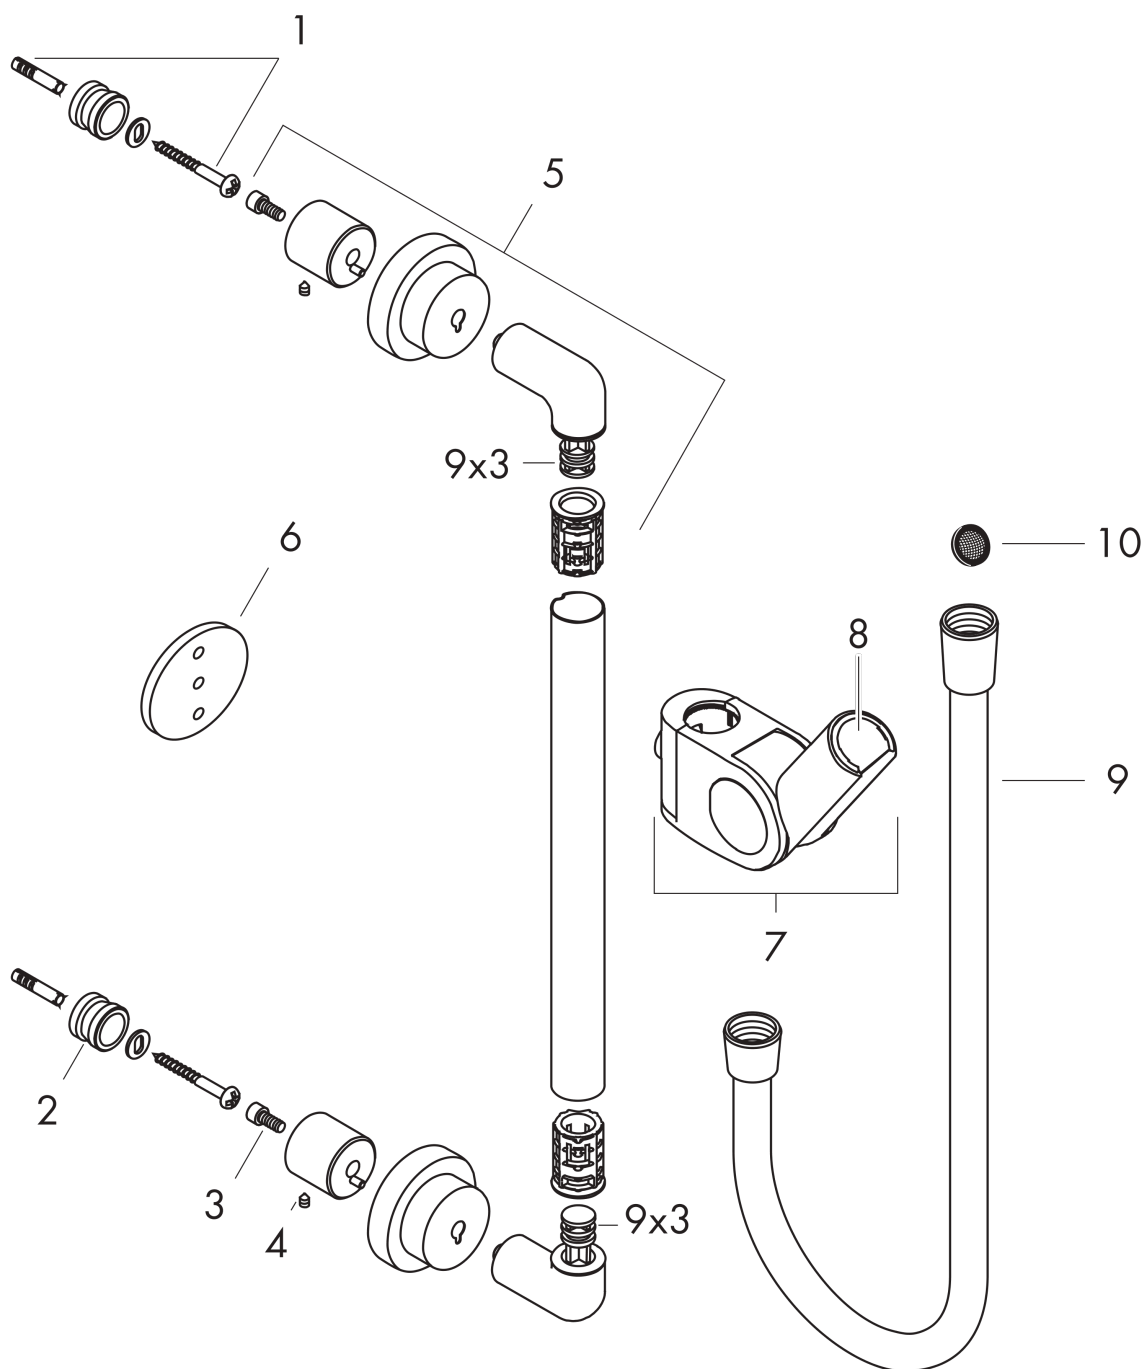

### Features

- Consists of: Wallbar, Handshower hose, Slider
- Stand pipe: 969 mm
- Shower bar diameter: 25 mm
- Profile stand pipe: round

### Scale drawing

**AXOR Citterio**  
**Wallbar 36"**  
Product Finish: **chrome**    Part no. : **27831000**

## Installation example

**AXOR Citterio**  
**Wallbar 36"**  
Product Finish: **chrome**    Part no. : **27831000**

## Exploded drawing

Year of production: >07/13

**AXOR Citterio**  
**Wallbar 36"**  
 Product Finish: **chrome**    Part no. : **27831000**