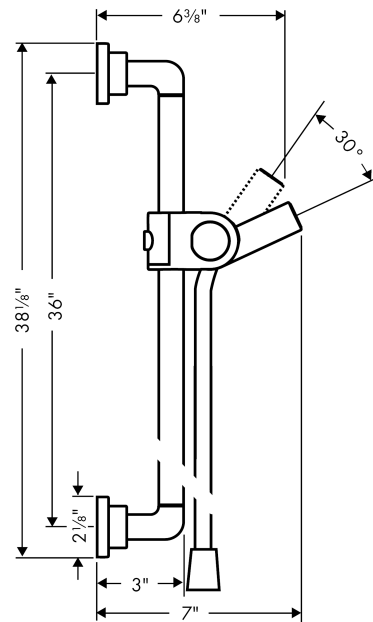

**AXOR Citterio**  
**Wallbar 36"**  
 Product Finish: **chrome**    Part no. : **27831000**

### Features

- Consists of: Wallbar, Handshower hose, Slider
- Stand pipe: 969 mm
- Shower bar diameter: 25 mm
- Profile stand pipe: round

### Scale drawing

**AXOR Citterio**  
**Wallbar 36"**  
Product Finish: **chrome**    Part no. : **27831000**

## Exploded drawing

Year of production: >07/13

**AXOR Citterio**  
**Wallbar 36"**  
 Product Finish: **chrome**    Part no. : **27831000**