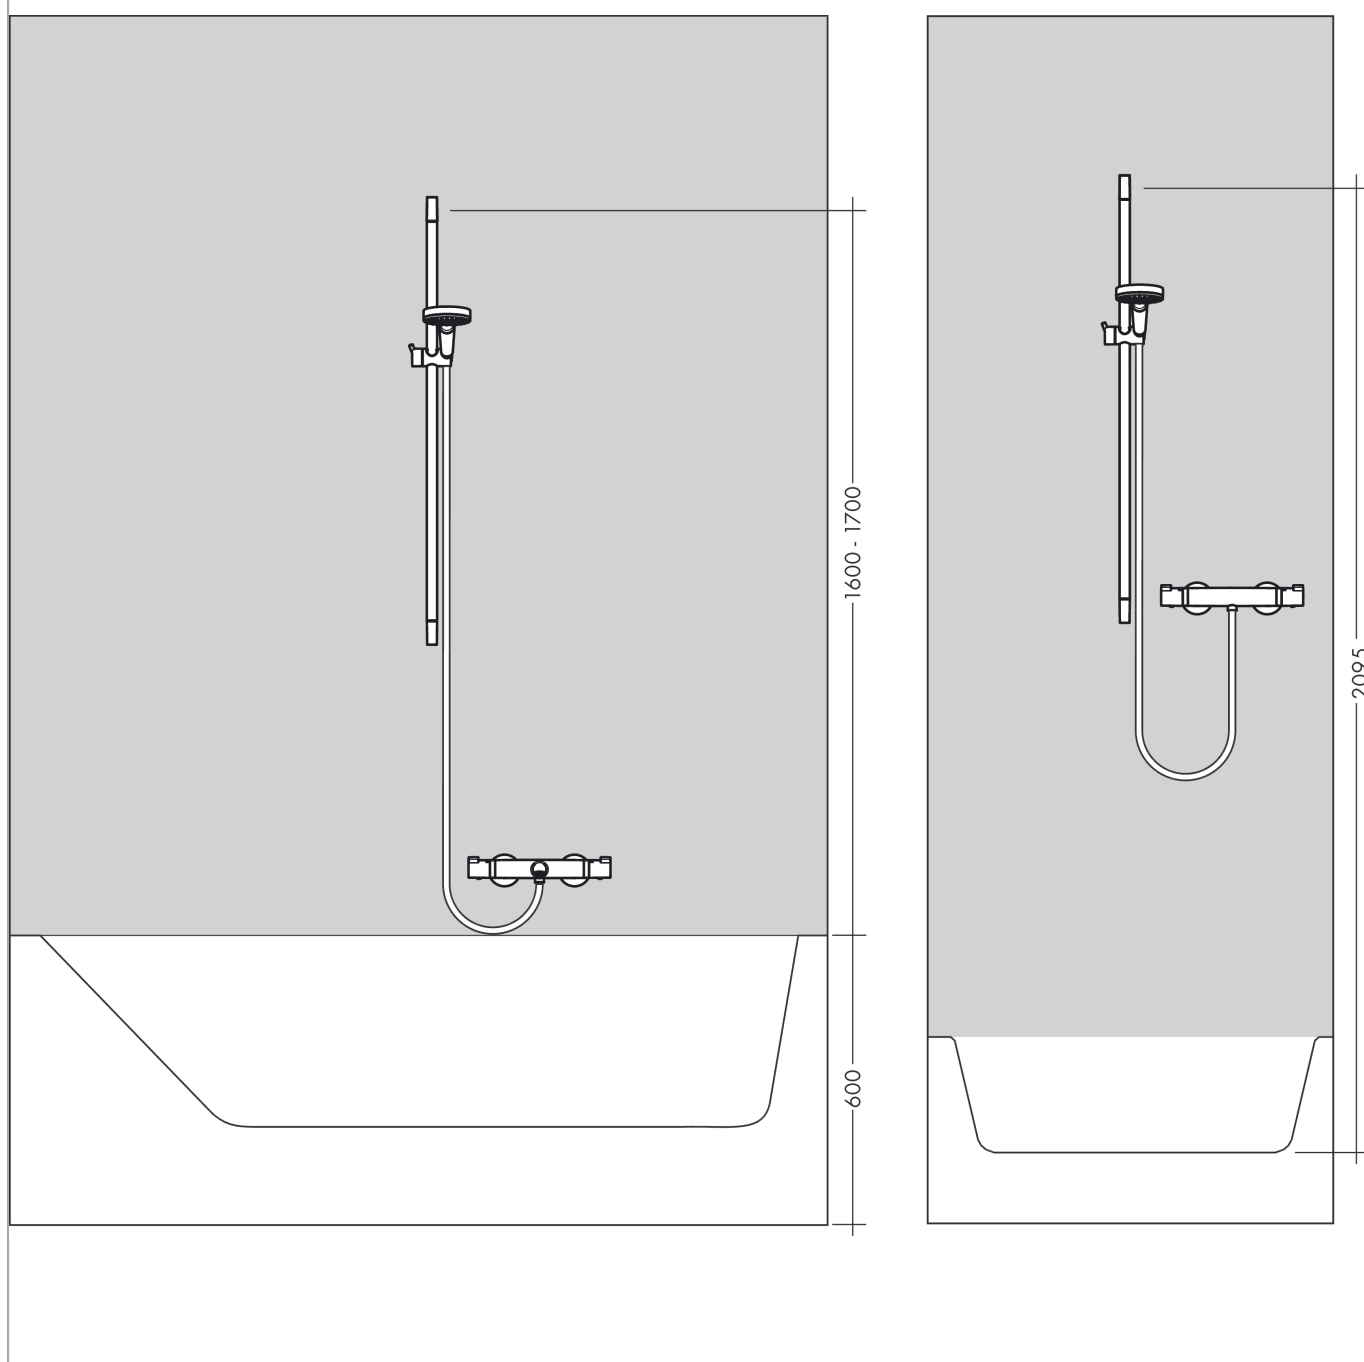

AXOR Citterio
Wallbar 36"
Product Finish: **chrome**   Part no. : **27831000**

Installation example