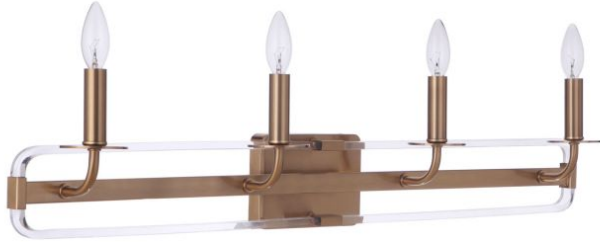

Graclyn - 57704-SB

Graclyn 4 Light Vanity

Graceful lines of clear acrylic frames accented with satin brass create the eye-catching Graclyn collection from Craftmade. This updated traditional collection is available in your choice of five or nine light chandeliers, five light foyer, sconce and two to four light vanity fixtures. 60 Watt max, candelabra base bulbs not included.

- Warm Satin Brass Accented Clear Acrylic Frames
- Damp Rated

Specs

Mounting Location	Damp
Shipping Weight (lbs.)	5.95
Bulb Base	E12
Bulbs	4
Bulb Wattage	60
Carton Size (CU FT)	1.24
Finish	Satin Brass

Dimensions

Depth (in.)	35.04
Width (in.)	35.04
Height (in.)	7.68
Leadwire Length (in.)	7
Extension (in.)	6.13
Backplate Depth (in.)	0.90
Backplate Length (in.)	6.50
Backplate Height (in.)	4.75