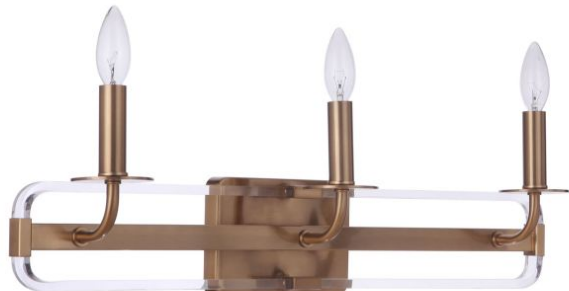

## Graclyn - 57703-SB

Graclyn 3 Light Vanity

Graceful lines of clear acrylic frames accented with satin brass create the eye-catching Graclyn collection from Craftmade. This updated traditional collection is available in your choice of five or nine light chandeliers, five light foyer, sconce and two to four light vanity fixtures. 60 Watt max, candelabra base bulbs not included.

- Warm Satin Brass Accented Clear Acrylic Frames
- Damp Rated

### Specs

<b>Mounting Location</b>	Damp
<b>Shipping Weight (lbs.)</b>	4.70
<b>Bulb Base</b>	E12
<b>Bulbs</b>	3
<b>Bulb Wattage</b>	60
<b>Carton Size (CU FT)</b>	0.89
<b>Finish</b>	Satin Brass