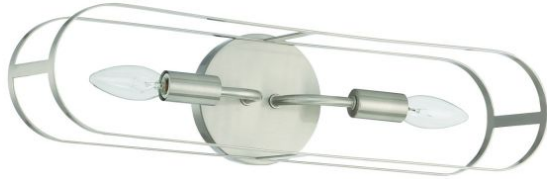

NEW

Mindful - 12820BNK2

Mindful 2 Light Linear Sconce

Color Brushed Polished Nickel

The Mindful Collection's arched open metal frames that mirror the rounded back plates of this sconce collection deliver a sense of art deco glam to this timeless contemporary collection.

- Open, Glass Free Frame
- Damp Rated

Specs

| | |
|-------------------------------|------|
| Mounting Location | Damp |
| Shipping Weight (lbs.) | 3.57 |
| Bulb Base | E12 |
| Bulbs | 2 |
| Bulb Wattage | 60 |
| Carton Size (CU FT) | 0.62 |

Dimensions

| | |
|-------------------------------|------|
| Depth (in.) | 20 |
| Width (in.) | 20 |
| Height (in.) | 5 |
| Leadwire Length (in.) | 6 |
| Extension (in.) | 5 |
| Backplate Depth (in.) | 0.79 |
| Backplate Length (in.) | 5 |
| Backplate Height (in.) | 5 |