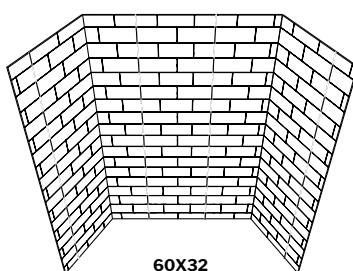

6 panels / 6 panneaux

60X32

6 panels / 6 panneaux

60X36

6 panels / 6 panneaux

72X36

M74

TILE SIZE/ TAILLE DE TUILE:
11.81" X 3.94"

5 panels / 5 panneaux

36X36

5 panels / 5 panneaux

48X36

6 panels / 6 panneaux

60X32

6 panels / 6 panneaux

60X36