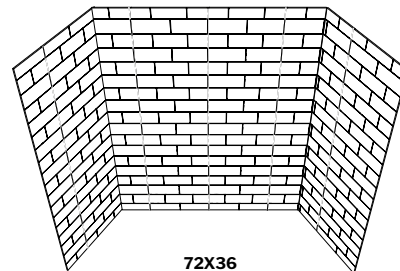

6 panels / 6 panneaux

72X36