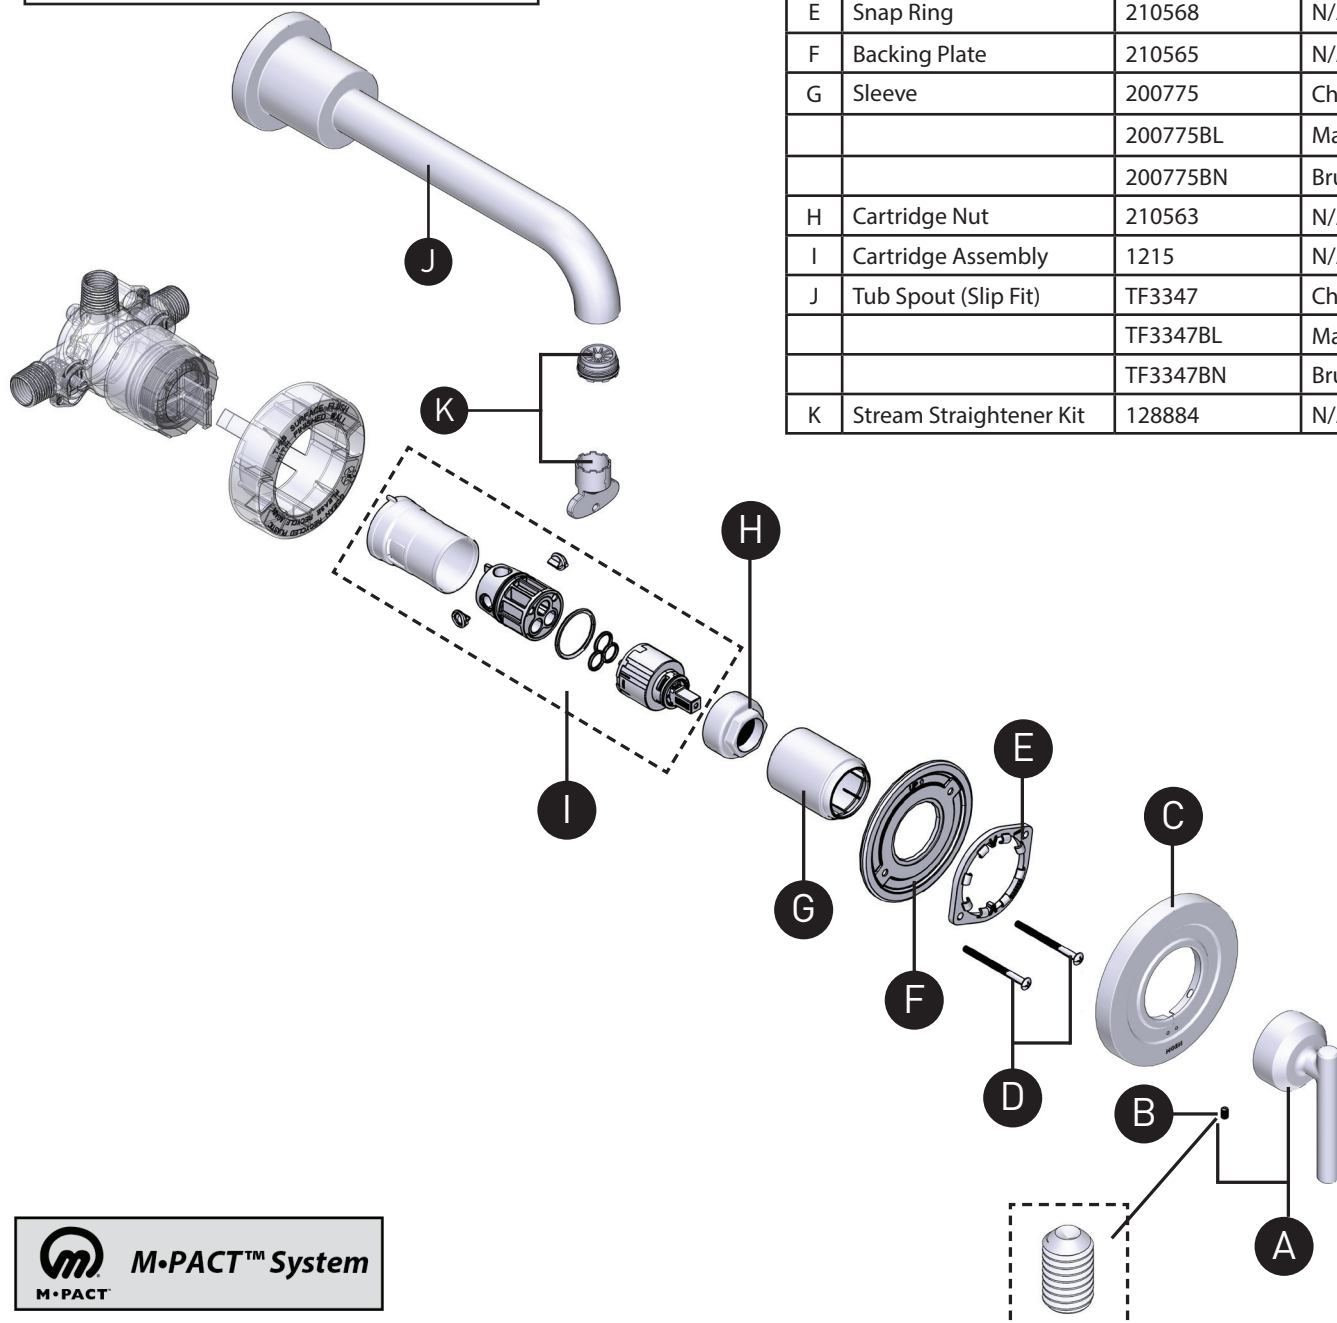

# MOEN®

ORDER BY PART NUMBER

Trim can be used with WMV130series

Model	Finish
WT901	Chrome
WT901BL	Matte Black
WT901BN	Brushed Nickel

**OPTIONAL: 1" Handle Extension Kit**

Model	Finish
210492	Chrome
210492 BL	Matte Black
210492 BN	Brushed Nickel

## Illustrated Parts

### Gibson™

One-Handle Wallmount Tub Filler Trim

ID	Kit Description	Kit Number	Finish
A	Handle Kit	206321	Chrome
		206321BL	Matte Black
		206321BN	Brushed Nickel
B	Set Screw (Requires 3/32" Hex Key)	40057	N/A
C	Escutcheon Kit	210583	Chrome
		210583BL	Matte Black
		210583BN	Brushed Nickel
D	Backing Plate Screw (x2)	200764	N/A
E	Snap Ring	210568	N/A
F	Backing Plate	210565	N/A
G	Sleeve	200775	Chrome
		200775BL	Matte Black
		200775BN	Brushed Nickel
H	Cartridge Nut	210563	N/A
I	Cartridge Assembly	1215	N/A
J	Tub Spout (Slip Fit)	TF3347	Chrome
		TF3347BL	Matte Black
		TF3347BN	Brushed Nickel
K	Stream Straightener Kit	128884	N/A