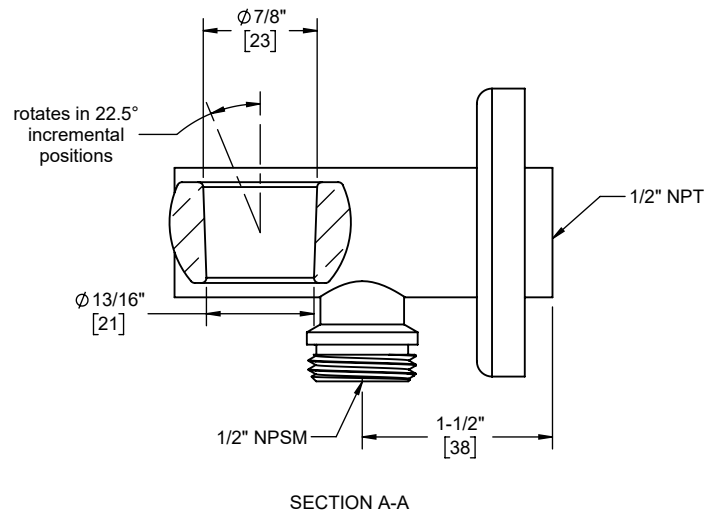

California Faucets®

CHRISTOPHERGRUBB Collection

Trousdale™

Handshower Swivel and Supply Elbow

SH-25S-C1

Features

- Available in 28 finishes including 13 PVD finishes
- All brass construction
- 1/2" NPT (female) inlet connection
- 1/2" NPSM (male) outlet connection
- Positive-Lock swivel holder
- Accepts most conical handshower hoses

Codes/Standards

Product meets or exceeds the following:

- A112.18.1/CSA B125.1

California Faucets®

Handshower

HANDSHOWER HOSE

Features

- 1/2" FIP inlet
- 1/2" FIP outlet
- Double spiral out hose for added strength
- Solid brass construction
- Over 30 finishes include 16 PVD finishes

Codes/Standards Applicable

Meets or exceeds the following at date of manufacture:

- ASME A112.18.1/CSA B125.1

HS-68

ALL DIMENSIONS SHOWN TO NEAREST 1/16"