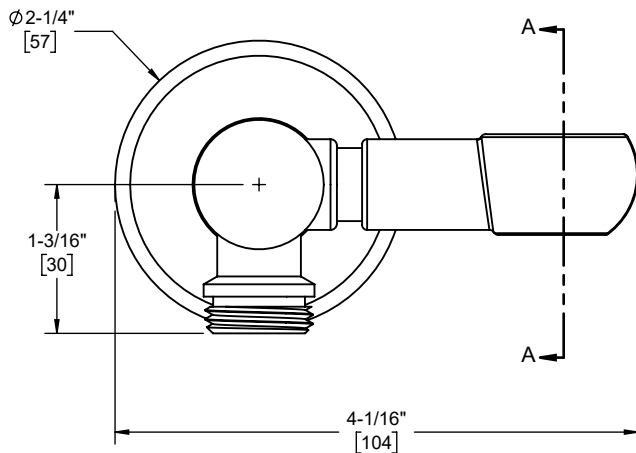

California Faucets®

CHRISTOPHERGRUBB Collection

Trousdale™

Handshower Swivel and Supply Elbow

SH-25S-C1

Features

- Available in 28 finishes including 13 PVD finishes
- All brass construction
- 1/2" NPT (female) inlet connection
- 1/2" NPSM (male) outlet connection
- Positive-Lock swivel holder
- Accepts most conical handshower hoses

Codes/Standards

Product meets or exceeds the following:

- A112.18.1/CSA B125.1

California Faucets®

Handshower

HANDSHOWER HOSE

Features

- 1/2" FIP inlet
- 1/2" FIP outlet
- Double spiral out hose for added strength
- Solid brass construction
- Over 30 finishes include 16 PVD finishes

Codes/Standards Applicable

Meets or exceeds the following at date of manufacture:

- ASME A112.18.1/CSA B125.1

HS-68

ALL DIMENSIONS SHOWN TO NEAREST 1/16"