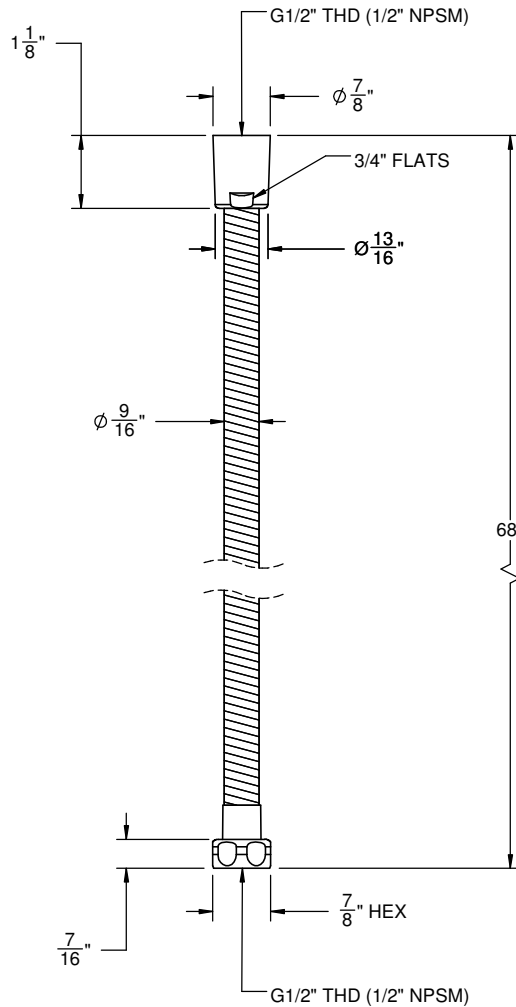

California Faucets®

CHRISTOPHERGRUBB Collection

Trousdale™

Handshower Swivel and Supply Elbow

SH-25S-C1

Features

- Available in 28 finishes including 13 PVD finishes
- All brass construction
- 1/2" NPT (female) inlet connection
- 1/2" NPSM (male) outlet connection
- Positive-Lock swivel holder
- Accepts most conical handshower hoses

Codes/Standards

Product meets or exceeds the following:

- A112.18.1/CSA B125.1

California Faucets®

Handshower

HANDSHOWER HOSE

Features

- 1/2" FIP inlet
- 1/2" FIP outlet
- Double spiral out hose for added strength
- Solid brass construction
- Over 30 finishes include 16 PVD finishes

Codes/Standards Applicable

Meets or exceeds the following at date of manufacture:

- ASME A112.18.1/CSA B125.1

HS-68

ALL DIMENSIONS SHOWN TO NEAREST 1/16"