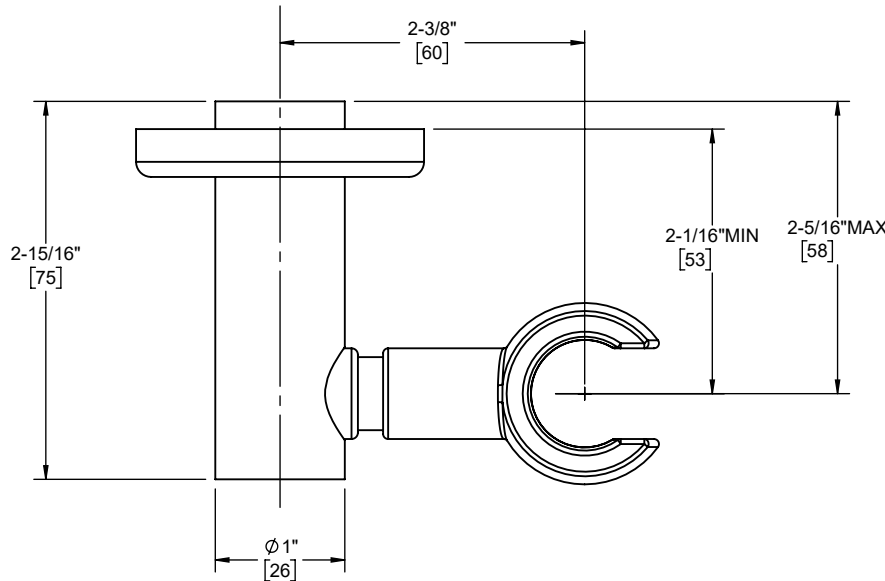

California Faucets®

CHRISTOPHERGRUBB Collection

Trousdale™

Handshower Swivel and Supply Elbow

SH-25S-C1

Features

- Available in 28 finishes including 13 PVD finishes
- All brass construction
- 1/2" NPT (female) inlet connection
- 1/2" NPSM (male) outlet connection
- Positive-Lock swivel holder
- Accepts most conical handshower hoses

Codes/Standards

Product meets or exceeds the following:

- A112.18.1/CSA B125.1

California Faucets®

Handshower

HANDSHOWER HOSE

Features

- 1/2" FIP inlet
- 1/2" FIP outlet
- Double spiral out hose for added strength
- Solid brass construction
- Over 30 finishes include 16 PVD finishes

Codes/Standards Applicable

Meets or exceeds the following at date of manufacture:

- ASME A112.18.1/CSA B125.1

HS-68

ALL DIMENSIONS SHOWN TO NEAREST 1/16"