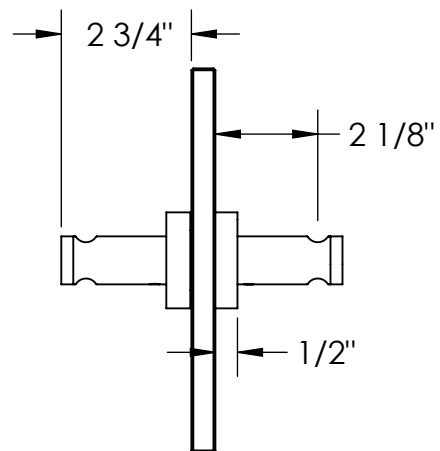

# 70-0.5DDP

Double Shower Door Kob/Glass Mouted Hook

Meets the applicable requirements of ASME A12.18.1-2005/CSA B125.1-05, entitled "Plumbing Supply Fittings"