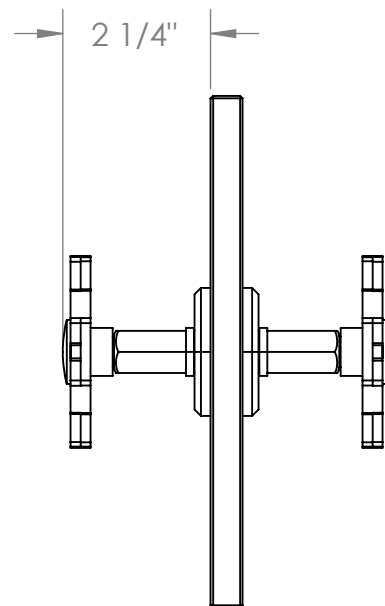

133-0.5.1DDP

Double Shower Door Knob/Glass Mounted Hook

For use with 1/2" thick glass with Ø1/2" hole

Meets the applicable requirements of ASME A112.18.1-2005/CSA B125.1-05, entitled "Plumbing Supply Fittings"