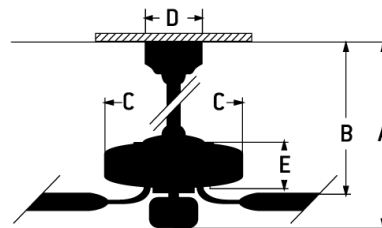

Phaze 5 Energy Star Indoor Fan - EPHA52BNK5-BNGW

52" Ceiling Fan with Blades and Integrated Light Kit

Color Brushed Polished Nickel

Blade Finish BNGW

Modern and minimalist, the Phaze 52" features a sleek tri-blade design and LED lighting.

- Standard 3-Speed Reversible Motor
- 6" Downrod (Included)
- 52" Reversible Blades in Brushed Nickel/Greywood (Included)
- Integrated Light Kit (2-9W LED Bulbs Included)
- Tri-Mount = (Flat or sloped ceiling downrod mount, or semi-flushmount)

Specs

Blade Sweep Opt (in.)	52
Blades	5
Blade Pitch (deg)	10.50
Motor Size (MM)	100x20
Amps at High Speed	0.36
Watts (Hi Speed)	22.99
Energy Guide Watts	15
Energy Guide CFM	3614
Energy Guide CFM_Watts	242
Energy Guide Est. Yearly	4
Energy Cost	
High Speed (CFM)	4644
Low Speed (CFM)	2491.80
Carton Size (CU FT)	2.13
Bulb CCT	3000
Bulb Wattage	8
Compatible Control Types	CM-4SDH;CM-4SDH-5;CM-601F;CM-6AL;CM-6W;CM-7AL;CM-7AL-LED;CM-7W;CM-7W-LED;CM-8AL;CM-8W;CM-DSF01-10Z;CM-DSF021-10Z;CM-RTF-W;RCI-103;RCI-103, WCI-100;RCI-103-A;RCI-103-A, WCI-100;RCI-104;UCI-2000;UCI-2000-2;UCI-Remote;UCI-Wall;WUCI-1000;WUCI-Wall
CRI	80
Light Kit Options	Integrated Light Kit
Lumens	1221

Dimensions

A:	16.73
A: (2nd Downrod) -	11.37
B:	11.79
B: (2nd downrod)	6.12
C:	10.24
D:	5.12
E:	8.96
G:	6.45
F: w/ Light Kit -	11.39
F: w/o Light Kit -	8.96
Downrod Length (in.)	6

Mounting Location	Indoor
Shipping Weight (lbs.)	17.53
Warranty	Limited Lifetime Warranty