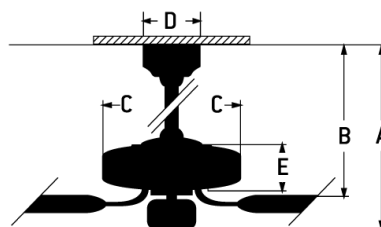

Zoom - ZOM66xxx6

Zoom Ceiling Fan (Blades Included)

Color

The Zoom 66" damp rated indoor/outdoor ceiling fan is the ideal combination of design and engineered performance. The Zoom by Craftmade features custom blades powered by an energy saving, six-speed reversible DC motor, two controls for wall or handheld use, integrated dimmable LED light and dual-mount capability for flat or sloped ceiling installation.

Specs

Blade Sweep Opt (in.)	66
Blades	6
Blade Pitch (deg)	13
Motor Size (MM)	DC153x16
Amps at High Speed	0.55
Watts (Hi Speed)	37.80
Energy Guide Watts	25
Energy Guide CFM	8115
Energy Guide CFM_Watts	329
Energy Guide Est. Yearly Energy Cost	7
High Speed (CFM)	11008
Low Speed (CFM)	4966
Carton Size (CU FT)	2.56
Bulb CCT	3000
Bulb Wattage	18
Compatible Control Types	IDC2-Wall
CRI	90
Light Kit Options	Integrated Light Kit
Lumens	1286
Mounting Location	Damp
Shipping Weight (lbs.)	23.15
Warranty	Limited Lifetime Warranty

Dimensions

A:	13.98
B:	10.31
C:	10.75
D:	5.83
E:	4.76
F: w/o Light Kit - Downrod Length (in.)	10

Craftmade • PO Box 191063 • Dallas, TX • 75219 • • • © 2023 All Rights Reserved