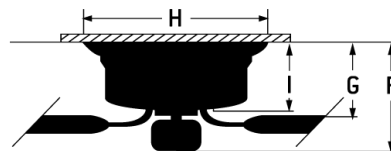

Wyatt - WYT52xxx5

Wyatt Ceiling Fan (Blades Included)

Color

Ideal for low ceilings, the Craftmade 52" Wyatt flush mount ceiling fan features an energy-saving 6-speed, reversible DC motor housed in a clean cylinder body with architectural blade arms supporting 5 reversible custom blades, an integrated 18W dimmable LED light with optional lens cover, and is easily controlled with either the included remote control or the integrated WIFI featuring breeze and timer functions compatible for use with most smart home devices, smart phones and systems.

Specs

Blade Sweep Opt (in.)	52
Blades	5
Blade Pitch (deg)	13
Motor Size (MM)	125X84.6
Amps at High Speed	0.41
Watts (Hi Speed)	29.21
Energy Guide Watts	18
Energy Guide CFM	3188
Energy Guide CFM_Watts	178
Energy Guide Est. Yearly Energy Cost	5
High Speed (CFM)	4943.16
Low Speed (CFM)	1199.48
Carton Size (CU FT)	1.10
Bulb CCT	3000
Bulb Wattage	18
Compatible Control Types	WIDC Handheld

Dimensions

A:	10.04
B:	67.13
C:	6.04
D:	6.04
E:	6.71
H:	6.04
I:	6.71
H:	6.04
F: w/o Light Kit -	6.71
A:	10.04

CRI	90
Light Kit Options	Light Kit Included (Optional)
Lumens	819.60
Mounting Location	Damp
Shipping Weight (lbs.)	18.03
Warranty	Limited Lifetime Warranty