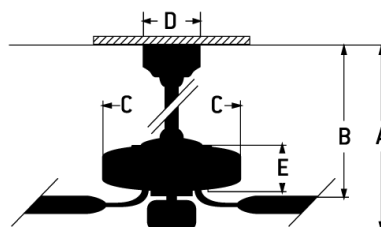

Wingtip - WTP72xxx8

Wingtip Ceiling Fan (Blades Included)

Color

For those that want it all, the 72" Wingtip dual mount ceiling fan from Craftmade delivers. Combining advanced technology with energy saving engineering, the Wingtip features a 72" a six-speed reversible DC motor, dimmable integrated LED Light with new 80% transmittance lens for enhanced light output, included remote controls and WIFI compatibility for years of convenience and performance.

- Two options included to control fan: Included WIDC Handheld Control or Smart by Bond WIFI enabled to use with most smart phone and devices
- Integrated Dimmable 22W LED Matte White Light Kit Included
- Custom Blades Included
- Energy Saving 6 Speed Reversible DC Motor
- Dual Mount (Flat or Angled Ceiling up to 23°)
- For slope greater than 23° use Craftmade #SMA180XXX slope adapter - sold separately
- 6" Downrod Included
- JA8/Title 24 Compliant
- Limited Lifetime Warranty

Specs

Blade Sweep Opt (in.)	72
Blades	8
Blade Pitch (deg)	12
Motor Size (MM)	DC165x25
Amps at High Speed	0.46
Watts (Hi Speed)	31.25
Energy Guide Watts	21
Energy Guide CFM	4862
Energy Guide CFM_Watts	231
Energy Guide Est. Yearly Energy Cost	6
High Speed (CFM)	6176
Low Speed (CFM)	3779.72
Carton Size (CU FT)	3.76
Bulb CCT	3000
Bulb Wattage	22
Compatible Control Types	WIDC Handheld
CRI	94
Light Kit Options	Integrated Light Kit

Dimensions

A:	17.40
B:	13.98
C:	11.57
D:	5.91
E:	9.45
F: w/o Light Kit - Downrod Length (in.)	6

Lumens	1116
Mounting Location	Indoor
Shipping Weight (lbs.)	30.73
Warranty	Limited Lifetime Warranty

Craftmade • PO Box 191063 • Dallas, TX • 75219 • • • © 2023 All Rights Reserved