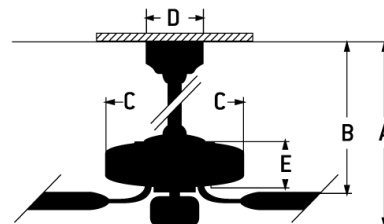

Trevor Indoor | Outdoor Fan - TRV52W6

52" Ceiling Fan with Blades and Optional Light Kit Included

Color White

The ideal combination of excellent performance, exceptional value and timeless style, the Craftmade Trevor 52" ceiling fan featuring a contemporary motor, set of 6 custom reversible blades and integrated dimmable 18W LED light with optional lens cover included is built for performance. The dual mount fan with energy efficient 3-speed, reversible motor is easily controlled with either the included WUCI control or the integrated WIFI featuring breeze and timer functions compatible for use with most smart home devices, smart phones and systems.

Specs

Blade Sweep Opt (in.)	52
Blades	6
Blade Pitch (deg)	11
Motor Size (MM)	153X17
Amps at High Speed	0.46
Watts (Hi Speed)	54.95
Energy Guide Watts	35
Energy Guide CFM	2602
Energy Guide CFM_Watts	73
Energy Guide Est. Yearly Energy Cost	10
High Speed (CFM)	3513.71
Low Speed (CFM)	1568.28
Carton Size (CU FT)	1.20
Bulb CCT	3000
Bulb Wattage	18
Compatible Control Types	WUCI-1000;WUCI-Wall
CRI	90
Light Kit Options	Light Kit Included (Optional)
Lumens	791

Dimensions

A:	14.97
B:	10.81
C:	8.96
D:	5.91
E:	7.55
F: w/o Light Kit -	7.55
A:	15.04
Downrod Length (in.)	6

Mounting Location	Damp
Shipping Weight (lbs.)	19.18
Warranty	Limited Lifetime Warranty

Craftmade • PO Box 191063 • Dallas, TX • 75219 • • • © 2023 All Rights Reserved