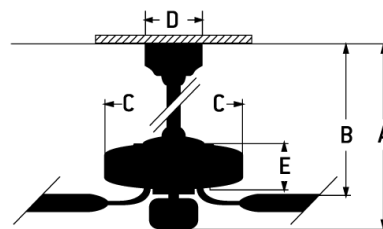

Super Pro 114 Indoor Fan - S114W5-60WWOK

60" Ceiling Fan with Blades and Integrated Light Kit

Color White

The ideal combination of excellent performance, exceptional value and timeless style, the NEW Craftmade Super Pro 60" ceiling fan with white frost glass four light (dimmable LED bulbs included) light kit featuring a clean motor, updated straight blade arms and canopy is built for performance. The dual mount, heavy-duty, 3-speed, reversible fan includes custom 60" reversible blades. Optional remote controls are available.

- Heavy Duty 3 Speed Motor
- Custom Reversible Blades (Included)
- 4" Downrod (Included)
- Dual Mount (Flat or Angled Ceiling)
- Hardwired Switch Compatible
- Limited Lifetime Warranty

Specs

Blade Sweep Opt (in.)	60
Blades	5
Blade Pitch (deg)	12.50
Motor Size (MM)	188x20
Amps at High Speed	0.73
Watts (Hi Speed)	86.98
Energy Guide Watts	52
Energy Guide CFM	4298
Energy Guide CFM_Watts	83
Energy Guide Est. Yearly Energy Cost	14
High Speed (CFM)	6471
Low Speed (CFM)	1864.26
Carton Size (CU FT)	2.21
Bulb CCT	3000
Bulb Wattage	9
Compatible Control Types	CM-4SDH;CM-4SDH-5;CM-601F;CM-6AL;CM-6W;CM-7AL;CM-7AL-LED;CM-7W;CM-7W-LED;CM-8AL;CM-8W;CM-DSF01-10Z;CM-DSF021-10Z;CM-RTF-W;RCI-103;RCI-103, WCI-100;RCI-103-A;RCI-103-A, WCI-100;RCI-104;UCI-2000;UCI-2000-2;UCI-Remote;UCI-Wall;WUCI-1000;WUCI-Wall
CRI	80
Light Kit Options	Integrated Light Kit

Dimensions

A:	18.71
B:	10.77
C:	11.56
D:	5.51
E:	4.54
F: w/o Light Kit - Downrod Length (in.)	4

Lumens	3000
Mounting Location	Indoor
Shipping Weight (lbs.)	28.55
Warranty	Limited Lifetime Warranty

Craftmade • PO Box 191063 • Dallas, TX • 75219 • • • © 2023 All Rights Reserved