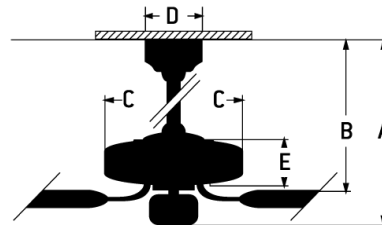

- Energy Saving, 6-Speed Reversible DC Motor
- Dual Mount (Flat or Angled Ceiling)
- Blades Included with Option to use 2 or 4 Blades on Fan
- 6.5" - Downrod Included
- IDC Remote and Wall Controls (Included)
- IDC Remote and Wall Controls (Included)
- Included Integrated Dimmable 18W LED Light Kit with optional lens cover included
- JA8 / Title 24 Compliant
- Limited Lifetime Warranty

Specs

Dimensions

Blade Sweep Opt (in.)	60
Blades	4
Blade Pitch (deg)	16
Motor Size (MM)	125x31
Amps at High Speed	0.44
Watts (Hi Speed)	33.43
Energy Guide Watts	21
Energy Guide CFM	4331
Energy Guide CFM_Watts	206
Energy Guide Est. Yearly	10
Energy Cost	
High Speed (CFM)	6372.14
Low Speed (CFM)	2017.13
Carton Size (CU FT)	2.29
Bulb CCT	3000
Bulb Wattage	18
Compatible Control Types	IDC-Wall
CRI	90
Light Kit Options	Integrated Light Kit
Lumens	1005
Mounting Location	Indoor
Shipping Weight (lbs.)	22.40
Warranty	Limited Lifetime Warranty

A:	16.62
B:	15.69
C:	8.23
D:	5.51
E:	12.83
F: w/o Light Kit -	12.83
Downrod Length (in.)	6

Craftmade · PO Box 191063 · Dallas, TX · 75219 · · · © 2023 All Rights Reserved