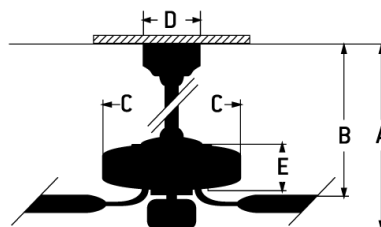

Rugged - RGD52xxx6

Rugged Ceiling Fan (Blades Included)

Color

When you need a good looking fan to withstand the elements the Rugged 52" ceiling fan by Craftmade is the ideal choice. Damp rated for indoor or outdoor use, the Rugged features a heavy-duty 3-speed, reversible motor, integrated light with dimmable LED bulbs included and is easily controlled with either the included remote controls or the integrated WIFI featuring breeze and timer functions compatible for use with most smart home devices, smart phones and systems.

Specs

Blade Sweep Opt (in.)	52
Blades	6
Blade Pitch (deg)	11
Motor Size (MM)	153x17
Amps at High Speed	0.46
Watts (Hi Speed)	54.95
Energy Guide Watts	35
Energy Guide CFM	2585
Energy Guide CFM_Watts	73
Energy Guide Est. Yearly Energy Cost	10
High Speed (CFM)	3572.87
Low Speed (CFM)	1465.55
Carton Size (CU FT)	1.74
Bulb CCT	2700
Bulb Wattage	4
Compatible Control Types	WUCI-1000;WUCI-Wall
CRI	80

Dimensions

A:	19.70
B:	12.19
C:	8.27
D:	5.87
E:	8.27
F: w/o Light Kit - Downrod Length (in.)	6

Light Kit Options	Integrated Light Kit
Lumens	612.60
Mounting Location	Damp
Shipping Weight (lbs.)	21.83
Warranty	Limited Lifetime Warranty