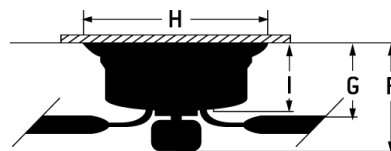

Revello Indoor Fan - REV52W4

52" Ceiling Fan with Blades and Integrated Light Kit

Color White

Part of our Low Ceiling Solutions Series, the Revello 52" indoor flushmount fan with four custom blades included is the ideal combination of contemporary design and advanced engineering for low ceiling spaces. The Revello features a heavy-duty, 3-speed, reversible motor, integrated dimmable LED light with new 95% transmittance lens for enhanced light output, included remote and wall controls.

Specs

| | |
|---|---------|
| Blade Sweep Opt (in.) | 52 |
| Blades | 4 |
| Blade Pitch (deg) | 14 |
| Motor Size (MM) | 172x17 |
| Amps at High Speed | 0.53 |
| High Speed (CFM) | 4568 |
| Low Speed (CFM) | 2059.60 |
| Energy Guide Watts | 42 |
| Energy Guide CFM | 3386 |
| Energy Guide CFM_Watts | 80 |
| Energy Guide Est. Yearly Energy Cost | 12 |
| Watts (Hi Speed) | 63.20 |
| Carton Size (CU FT) | 2.02 |
| Bulb CCT | 3000 |
| Bulb Wattage | 20 |

Dimensions

| | |
|---------------------------|-------|
| F: w/o Light Kit - | 10.97 |
| F: w/ Light Kit - | 10.97 |
| G: | 7.19 |
| I: | 10.97 |
| H: | 9.06 |
| H: | 8.58 |

| | |
|---------------------------------|---|
| Compatible Control Types | CM-4SDH;CM-4SDH-5;CM-601F;CM-6AL;CM-6W;CM-7AL;CM-7AL-LED;CM-7W;CM-7W-LED;CM-8AL;CM-8W;CM-DSF01-10Z;CM-DSF021-10Z;CM-RTF-W;RCI-103;RCI-103, WCI-100;RCI-103-A;RCI-103-A, WCI-100;RCI-104;UCI-2000;UCI-2000-2;UCI-Remote;UCI-Wall;WUCI-1000;WUCI-Wall |
| CRI | 90 |
| Light Kit Options | Integrated Light Kit |
| Lumens | 1214 |
| Mounting Location | Indoor |
| Shipping Weight (lbs.) | 19.62 |
| Warranty | Limited Lifetime Warranty |