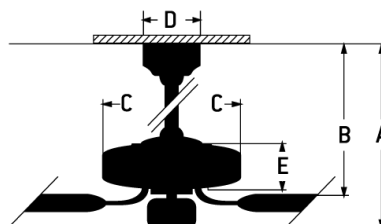

Provision Indoor Fan - PRV52FB3

52" Ceiling Fan with Blades Included

Color Flat Black

Speaking of necessities, the 52" Provision dual mount ceiling fan from Craftmade is sure to be one for those who want the benefits of advanced technology combined with energy saving engineering. The Provision features a power six-speed reversible DC motor, included remote and wall controls and WIFI compatibility for years of convenience and performance.

- Two options included to control fan: Included WIDC handheld and wall control or Smart by Bond WIFI enabled to use with most smart phone and devices.
- Custom Blades Included
- Dual Mount (Flat or Angled Ceiling)
- Dual Mount (Flat or Angled Ceiling)
- Energy Saving 6 Speed Reversible DC Motor
- Custom Blades Included
- Custom Blades Included
- For slope greater than 23° use Craftmade #SMA180XXX slope adapter - sold separately
- For slope greater than 23° use Craftmade #SMA180XXX slope adapter - sold separately

Specs

Blade Sweep Opt (in.)	52
Blades	3
Blade Pitch (deg)	12
Motor Size (MM)	DC120
Amps at High Speed	0.46
Watts (Hi Speed)	31.55
Energy Guide Watts	20
Energy Guide CFM	2339
Energy Guide CFM_Watts	119
Energy Guide Est. Yearly Energy Cost	5
High Speed (CFM)	3563
Low Speed (CFM)	963.88
Carton Size (CU FT)	1.21
Compatible Control Types	WIDC Handheld
Light Kit Options	Not Light Kit Adaptable
Mounting Location	Indoor
Shipping Weight (lbs.)	10.63
Warranty	Limited Lifetime Warranty

Dimensions

A:	12.32
B:	10.75
C:	6.89
D:	5.91
E:	3.94
F: w/o Light Kit - Downrod Length (in.)	3.94 6

Craftmade • PO Box 191063 • Dallas, TX • 75219 • • • © 2023 All Rights Reserved