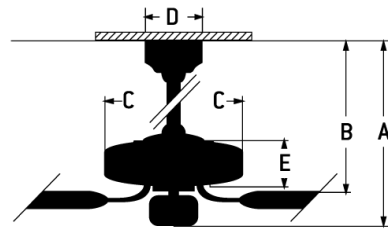

Bulb Wattage	20
Compatible Control Types	IDC2-Wall
CRI	90
Light Kit Options	Light Kit Included (Optional)
Lumens	808.90
Mounting Location	Damp
Shipping Weight (lbs.)	45.42
Warranty	Limited Lifetime Warranty

Craftmade • PO Box 191063 • Dallas, TX • 75219 • • • © 2023 All Rights Reserved