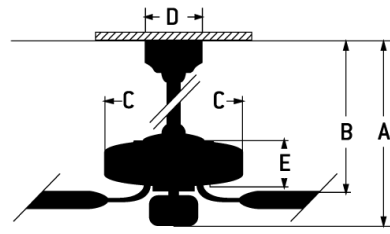

Light Kit Options
Lumens
Mounting Location
Shipping Weight (lbs.)
Warranty

Light Kit Included (Optional)
808.90
Damp
51.37
Limited Lifetime Warranty

Craftmade • PO Box 191063 • Dallas, TX • 75219 • • • © 2023 All Rights Reserved