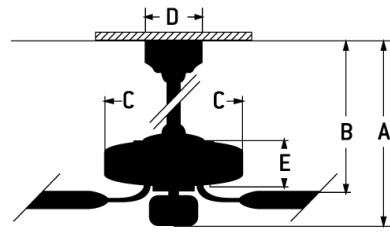

CRI
Light Kit Options
Lumens
Mounting Location
Shipping Weight (lbs.)
Warranty

90
Light Kit Included (Optional)
808.90
Damp
48.28
Limited Lifetime Warranty

Craftmade • PO Box 191063 • Dallas, TX • 75219 • • • © 2023 All Rights Reserved