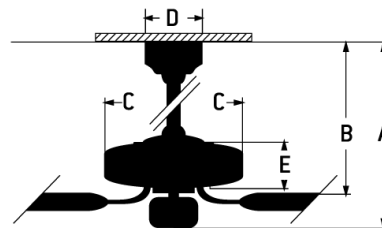

- Standard 3-Speed Reversible Motor
- 6" Downrod (Included)
- 52" Reversible Blades in Brushed Nickel/Greywood (Included)
- Integrated Light Kit (2-9W LED Bulbs Included)
- Tri-Mount = (Flat or sloped ceiling downrod mount, or semi-flushmount)

Specs

Blade Sweep Opt (in.)	52
Blades	5
Blade Pitch (deg)	10.50
Motor Size (MM)	153x15
Amps at High Speed	0.48
Watts (Hi Speed)	57.40
Energy Guide Watts	37
Energy Guide CFM	2951
Energy Guide CFM_Watts	79
Energy Guide Est. Yearly	10
Energy Cost	
High Speed (CFM)	3972
Low Speed (CFM)	1792.52
Carton Size (CU FT)	2.13
Bulb CCT	3000
Bulb Wattage	9
Compatible Control Types	CM-4SDH;CM-4SDH-5;CM-601F;CM-6AL;CM-6W;CM-7AL;CM-7AL-LED;CM-7W;CM-7W-LED;CM-8AL;CM-8W;CM-DSF01-10Z;CM-DSF021-10Z;CM-RTF-W;RCI-103;RCI-103, WCI-100;RCI-103-A;RCI-103-A, WCI-100;RCI-104;UCI-2000;UCI-2000-2;UCI-Remote;UCI-Wall;WUCI-1000;WUCI-Wall
CRI	80
Light Kit Options	Integrated Light Kit
Lumens	943

Dimensions

A:	16.73
A: (2nd Downrod) -	11.37
B:	11.79
B: (2nd downrod)	6.12
C:	10.24
D:	5.12
E:	8.96
G:	6.45
F: w/ Light Kit -	11.39
F: w/o Light Kit -	8.96
Downrod Length (in.)	6

Mounting Location	Indoor
Shipping Weight (lbs.)	17.53
Warranty	Limited Lifetime Warranty