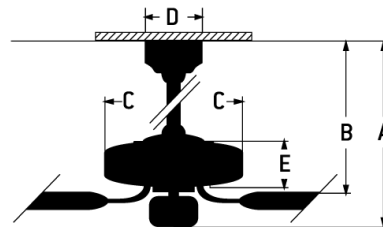

Phase 3 Indoor Fan - PHA52W3

52" Ceiling Fan with Blades and Integrated Light Kit

Color White

Blade Finish WW

Modern and minimalist, the Phase 52" features a sleek tri-blade design and LED lighting.

- Standard 3-Speed Reversible Motor
- 6" Downrod (Included)
- 52" Blades in White (Included)
- Integrated Light Kit (2-9W LED Bulbs Included)
- Tri-Mount = (Flat or sloped ceiling downrod mount, or semi-flushmount)

Specs

Blade Sweep Opt (in.)	52
Blades	3
Blade Pitch (deg)	10.50
Motor Size (MM)	153x15
Amps at High Speed	0.40
Watts (Hi Speed)	56.90
Energy Guide Watts	38
Energy Guide CFM	3088
Energy Guide CFM_Watts	81
Energy Guide Est. Yearly Energy Cost	11
High Speed (CFM)	4047
Low Speed (CFM)	2001.70
Carton Size (CU FT)	2.13
Bulb CCT	3000
Bulb Wattage	9
Compatible Control Types	CM-4SDH;CM-4SDH-5;CM-601F;CM-6AL;CM-6W;CM-7AL;CM-7AL-LED;CM-7W;CM-7W-LED;CM-8AL;CM-8W;CM-DSF01-10Z;CM-DSF021-10Z;CM-RTF-W;RCI-103;RCI-103, WCI-100;RCI-103-A;RCI-103-A, WCI-100;RCI-104;UCI-2000;UCI-2000-2;UCI-Remote;UCI-Wall;WUCI-1000;WUCI-Wall
CRI	80
Light Kit Options	Integrated Light Kit
Lumens	943
Mounting Location	Indoor
Shipping Weight (lbs.)	17.53

Dimensions

A:	16.73
A: (2nd Downrod) -	11.37
B:	11.79
B: (2nd downrod)	6.12
C:	10.24
D:	5.12
E:	8.96
G:	6.45
F: w/ Light Kit -	11.39
F: w/o Light Kit -	8.96
Downrod Length (in.)	6

Warranty

Limited Lifetime Warranty