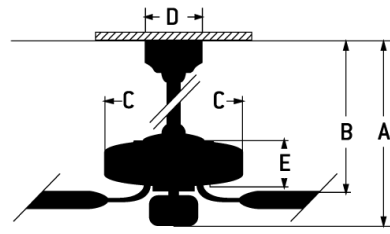

- Standard Pull Chain Speed Control
- Custom Reversible Pro Plus 211 Blades Included Brushed Nickel/Greywood
- Dual Mount (Flat or Angled Ceiling up to 23°)
- Suitable for Indoor only
- Included (Optional) 2 x 9 Watt LED Bulb Light Kit (Non-Dimmable)
- Standard, 3-Speed Reversible Motor
- 4 inch Downrod Included
- Energy Guide 3343 CFM, High Speed 4598 CFM

Specs

Blade Sweep Opt (in.)	52
Blades	5
Blade Pitch (deg)	11.50
Motor Size (MM)	153x13
Amps at High Speed	0.56
Watts (Hi Speed)	67.36
Energy Guide Watts	42
Energy Guide CFM	3343
Energy Guide CFM_Watts	79
Energy Guide Est. Yearly Energy Cost	12
High Speed (CFM)	4598
Low Speed (CFM)	1920.89
Carton Size (CU FT)	2.01
Bulb CCT	3000
Bulb Wattage	9

Dimensions

A:	17.97
B:	11.25
C:	11.56
D:	5.12
E:	4.54
Downrod Length (in.)	4

CRI	80
Light Kit Options	IncludedOptional
Lumens	1206
Mounting Location	Indoor
Shipping Weight (lbs.)	19
UPS Oversized	No
Warranty	Limited Lifetime Warranty
Blade Finish	Brushed Nickel-Greywood
Finish	Brushed Satin Nickel