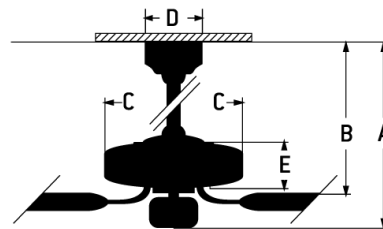

Pro Plus 104 Indoor Ceiling Fan - P104xxx5-52

Pro Plus 104 Ceiling Fan (Blades Included)

Color

The ideal combination of excellent performance, exceptional value and timeless style, the Craftmade Pro Plus 52" ceiling fan with clear glass four light with non-dimmable LED bulbs included featuring a clean motor, updated straight blade arms and canopy is built for performance. The dual mount, 3-speed, reversible fan includes custom 52" reversible blades. Optional remote controls are available(Sold Separately).

- Standard Pull Chain Speed Control
- Custom Reversible Pro Plus 104 Blades Included
Driftwood/Grey Walnut
- Dual Mount (Flat or Angled Ceiling up to 23°)
- Suitable for Indoor only
- Integrated 4 x 7 Watt LED Bulb Light Kit (Non-Dimmable)
- Standard, 3-Speed Reversible Motor
- 4 inch Downrod Included
- Energy Guide 3390 CFM, High Speed 4676 CFM

Specs

Blade Sweep Opt (in.)	52
Blades	5
Blade Pitch (deg)	11.50
Motor Size (MM)	153x13
Amps at High Speed	0.56
Watts (Hi Speed)	67.36
Energy Guide Watts	42
Energy Guide CFM	3390
Energy Guide CFM_Watts	80
Energy Guide Est. Yearly Energy Cost	12
High Speed (CFM)	4676
Low Speed (CFM)	1932.13
Carton Size (CU FT)	2.08
Bulb CCT	3000
Bulb Wattage	7
CRI	80
Light Kit Options	Integrated
Lumens	3200
Mounting Location	Indoor

Dimensions

A:	19.16
B:	11.24
C:	11.56
D:	5.51
E:	4.54
Downrod Length (in.)	4

Shipping Weight (lbs.)	21.34
UPS Oversized	No
Warranty	Limited Lifetime Warranty

Craftmade • PO Box 191063 • Dallas, TX • 75219 • • • © 2024 All Rights Reserved