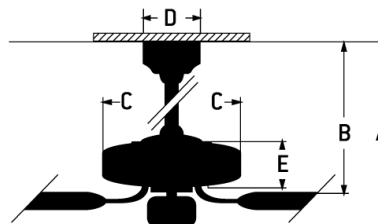

## Outdoor Super Pro 119 Indoor | Outdoor Fan - OS119W5

60" Ceiling Fan with Blades and Optional Light Kit Included

Color White

The ideal combination of excellent performance, exceptional value and timeless style, the wet rated Craftmade Outdoor Super Pro 60" ceiling fan with optional 18W dimmable LED pan light (included) featuring a clean motor, updated canopy and straight blade arms is built for performance. The dual mount, heavy-duty, 3-speed, reversible fan with custom 60" ABS blades deliver superior airflow for years to come.

### Specs

Blade Sweep Opt (in.)	60
Blades	5
Blade Pitch (deg)	12
Motor Size (MM)	188X20
Amps at High Speed	0.65
Watts (Hi Speed)	76.53
Energy Guide Watts	47
Energy Guide CFM	4692
Energy Guide CFM_Watts	100
Energy Guide Est. Yearly Energy Cost	13
High Speed (CFM)	6717.69
Low Speed (CFM)	2395.83
Carton Size (CU FT)	1.98
Bulb CCT	3000
Bulb Wattage	18
CRI	90
Light Kit Options	Light Kit Included (Optional)
Lumens	1071
Mounting Location	Wet

### Dimensions

A:	16.29
B:	10.61
C:	11.56
D:	5.51
E:	4.54
F: w/o Light Kit - Downrod Length (in.)	4.54
	6

**Shipping Weight (lbs.)**  
**Warranty**

28.11  
Limited Lifetime Warranty