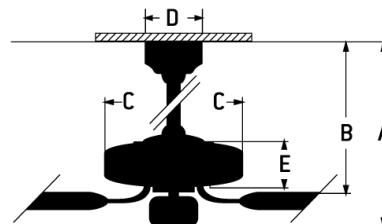

Outdoor Super Pro 104 Indoor | Outdoor Fan - OS104W5

60" Ceiling Fan with Blades and Integrated Light Kit

Color White

The ideal combination of excellent performance, exceptional value and timeless style, the wet rated Craftmade Outdoor Super Pro 60" ceiling fan with integrated clear glass enclosed four light (4x7W non-dimmable LED bulbs included) featuring a clean motor, updated canopy and straight blade arms is built for performance. The dual mount, heavy-duty, 3-speed, reversible fan with custom 60" ABS blades is built to deliver performance with style.

- Remote Control Optional (Sold Separately)
- Integrated Sealed Clear Glass Light Kit with Four Non-Dimmable 7W LED Bulbs
- Unpacked with Custom Matte White Wet Rated ABS Blades Included
- Limited Lifetime Warranty
- Heavy-Duty, 3-Speed Reversible Motor
- 6" Downrod (Included)
- Dual Mount (Flat or Angled Ceiling)
- Suitable for Wet Locations
- Limited Lifetime Warranty

Specs

Blade Sweep Opt (in.)	60
Blades	5
Blade Pitch (deg)	12
Motor Size (MM)	188x20
Amps at High Speed	0.65
Watts (Hi Speed)	76.67
Energy Guide Watts	47
Energy Guide CFM	4661
Energy Guide CFM_Watts	99
Energy Guide Est. Yearly Energy Cost	13
High Speed (CFM)	6692.74
Low Speed (CFM)	2359.29
Carton Size (CU FT)	2.21
Bulb CCT	3000
Bulb Wattage	7

Dimensions

A:	17.94
B:	10.61
C:	11.56
D:	5.51
E:	4.54
F: w/o Light Kit - Downrod Length (in.)	6

Compatible Control Types	CM-4SDH;CM-4SDH-5;CM-601F;CM-6AL;CM-6W;CM-7AL;CM-7AL-LED;CM-7W;CM-7W-LED;CM-8AL;CM-8W;CM-DSF01-10Z;CM-DSF021-10Z;CM-RTF-W;RCI-103;RCI-103, WCI-100;RCI-103-A;RCI-103-A, WCI-100;RCI-104;UCI-2000;UCI-2000-2;UCI-Remote;UCI-Wall;WUCI-1000;WUCI-Wall
CRI	80
Light Kit Options	Integrated Light Kit
Lumens	2926
Mounting Location	Wet
Shipping Weight (lbs.)	29.65
Warranty	Limited Lifetime Warranty