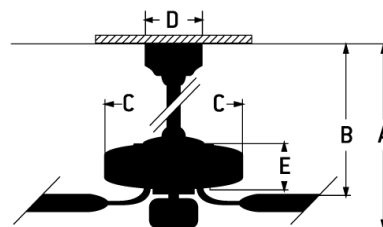

Outdoor Pro Plus Indoor | Outdoor Fan - OP52W5

52" Ceiling Fan with Blades Included (Optional Light Kit Sold Separately)

Color White

The ideal combination of excellent performance, exceptional value and timeless style, the wet rated Outdoor Pro Plus 52" ceiling fan featuring a clean motor, updated canopy and straight blade arms is built for performance. The dual mount, standard 3-speed, reversible fan with custom 52" ABS blades is built to deliver performance with style.

Specs

Blade Sweep Opt (in.)	52
Blades	5
Blade Pitch (deg)	11.50
Motor Size (MM)	153x15
Amps at High Speed	0.53
Watts (Hi Speed)	63.94
Energy Guide Watts	40
Energy Guide CFM	3861
Energy Guide CFM_Watts	97
Energy Guide Est. Yearly	11
Energy Cost	
High Speed (CFM)	5260.41
Low Speed (CFM)	2275.03
Carton Size (CU FT)	1.75

Dimensions

A:	12.67
B:	13.13
C:	11.56
D:	5.51
E:	4.54
F: w/o Light Kit - Downrod Length (in.)	6

**Compatible Control
Types**

CM-4SDH;CM-4SDH-5;CM-601F;CM-6AL;CM-6W;CM-7AL;CM-7AL-LED;CM-7W;CM-7W-LED;CM-8AL;CM-8W;CM-DSF01-10Z;CM-DSF021-10Z;CM-RTF-W;RCI-103;RCI-103, WCI-100;RCI-103-A;RCI-103-A, WCI-100;RCI-104;UCI-2000;UCI-2000-2;UCI-Remote;UCI-Wall;WUCI-1000;WUCI-Wall