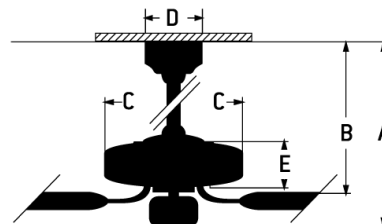

Outdoor Pro Plus 211 Indoor | Outdoor Fan - OP211W5

52" Ceiling Fan with Blades and Optional Light Kit Included

Color White

The ideal combination of excellent performance, exceptional value and timeless style, the wet rated Craftmade Outdoor Pro Plus 52" ceiling fan with optional white frosted bowl Light Kit with 2x9W non-dimmable LED bulbs (included) featuring a clean motor, updated canopy and straight blade arms is built for performance. The dual mount, standard, 3-speed, reversible fan with custom 52" ABS blades deliver superior airflow for years to come.

Specs

| | |
|--------------------------------------|---------|
| Blade Sweep Opt (in.) | 52 |
| Blades | 5 |
| Blade Pitch (deg) | 11.50 |
| Motor Size (MM) | 153x13 |
| Amps at High Speed | 0.48 |
| Watts (Hi Speed) | 58.17 |
| Energy Guide Watts | 37 |
| Energy Guide CFM | 3869 |
| Energy Guide CFM_Watts | 103 |
| Energy Guide Est. Yearly Energy Cost | 11 |
| High Speed (CFM) | 5139.64 |
| Low Speed (CFM) | 2428.65 |
| Carton Size (CU FT) | 2.13 |
| Bulb CCT | 3000 |
| Bulb Wattage | 7 |

Dimensions

| | |
|---|-------|
| A: | 20.72 |
| B: | 13.13 |
| C: | 11.56 |
| D: | 5.51 |
| E: | 4.54 |
| F: w/o Light Kit - Downrod Length (in.) | 6 |

| | |
|---------------------------------|---|
| Compatible Control Types | CM-4SDH;CM-4SDH-5;CM-601F;CM-6AL;CM-6W;CM-7AL;CM-7AL-LED;CM-7W;CM-7W-LED;CM-8AL;CM-8W;CM-DSF01-10Z;CM-DSF021-10Z;CM-RTF-W;RCI-103;RCI-103, WCI-100;RCI-103-A;RCI-103-A, WCI-100;RCI-104;UCI-2000;UCI-2000-2;UCI-Remote;UCI-Wall;WUCI-1000;WUCI-Wall |
| CRI | 80 |
| Light Kit Options | Light Kit Included (Optional) |
| Lumens | 1500 |
| Mounting Location | Wet |
| Shipping Weight (lbs.) | 18.57 |
| Warranty | Limited Lifetime Warranty |