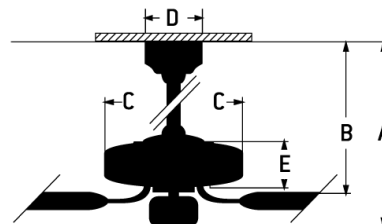

## Outdoor Pro Plus 104 Indoor | Outdoor Fan - OP104W5

52" Ceiling Fan with Blades and Integrated Light Kit

Color White

The ideal combination of excellent performance, exceptional value and timeless style, the wet rated Outdoor Pro Plus 52" ceiling fan featuring a clean motor with integrated clear glass enclosed Three light (3x7W non-dimmable LED bulbs included), updated canopy and straight blade arms is built for performance. The dual mount, standard 3-speed, reversible fan with custom 52" ABS blades is built to deliver performance with style.

- Remote Control Optional (Sold Separately)
- Integrated Sealed Clear Glass Light Kit with Three Non-Dimmable 7W LED Bulbs
- Unpacked with Custom Matte White Wet Rated ABS Blades Included
- Limited Lifetime Warranty
- Standard 3-Speed Reversible Motor
- 6" Downrod (Included)
- Dual Mount (Flat or Angled Ceiling)
- Suitable for Wet Locations
- Limited Lifetime Warranty

### Specs

Blade Sweep Opt (in.)	52
Blades	5
Blade Pitch (deg)	11.50
Motor Size (MM)	153x15
Amps at High Speed	0.53
Watts (Hi Speed)	63.54
Energy Guide Watts	40
Energy Guide CFM	3850
Energy Guide CFM_Watts	97
Energy Guide Est. Yearly Energy Cost	11
High Speed (CFM)	5262.78
Low Speed (CFM)	2248.82
Carton Size (CU FT)	2.03
Bulb CCT	3000
Bulb Wattage	7

### Dimensions

A:	20.64
B:	13.13
C:	11.56
D:	5.51
E:	4.54
F: w/o Light Kit - Downrod Length (in.)	4.54
	6

<b>Compatible Control Types</b>	CM-4SDH;CM-4SDH-5;CM-601F;CM-6AL;CM-6W;CM-7AL;CM-7AL-LED;CM-7W;CM-7W-LED;CM-8AL;CM-8W;CM-DSF01-10Z;CM-DSF021-10Z;CM-RTF-W;RCI-103;RCI-103, WCI-100;RCI-103-A;RCI-103-A, WCI-100;RCI-104;UCI-2000;UCI-2000-2;UCI-Remote;UCI-Wall;WUCI-1000;WUCI-Wall
<b>CRI</b>	80
<b>Light Kit Options</b>	Integrated Light Kit
<b>Lumens</b>	2400
<b>Mounting Location</b>	Wet
<b>Shipping Weight (lbs.)</b>	21.34
<b>Warranty</b>	Limited Lifetime Warranty