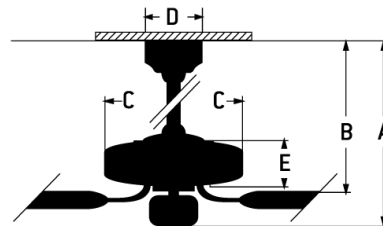

Nicolas - NIC56xxx5

Nicolas Ceiling Fan (Blades Included)

Color

Distinctive with a touch of rustic charm, the Nicolas 56" indoor dual-mount ceiling fan by Craftmade features a heavy-duty, 3-speed reversible motor, custom blades, Integrated dimmable lighting with bulbs included and both remote and wall controls.

Specs

Blade Sweep Opt (in.)	56
Blades	5
Blade Pitch (deg)	12
Motor Size (MM)	172x20
Amps at High Speed	0.49
Watts (Hi Speed)	58.70
Energy Guide Watts	38
Energy Guide CFM	3752
Energy Guide CFM_Watts	98
Energy Guide Est. Yearly Energy Cost	11
High Speed (CFM)	5183.52
Low Speed (CFM)	2130.12
Carton Size (CU FT)	2.30
Bulb CCT	2700
Bulb Wattage	4
Compatible Control Types	CM-4SDH;CM-4SDH-5;CM-601F;CM-6AL;CM-6W;CM-7AL;CM-7AL-LED;CM-7W;CM-7W-LED;CM-8AL;CM-8W;CM-DSF01-10Z;CM-DSF021-10Z;CM-RTF-W;RCI-103;RCI-103, WCI-100;RCI-103-A;RCI-103-A, WCI-100;RCI-104;UCI-2000;UCI-2000-2;UCI-Remote;UCI-Wall;WUCI-1000;WUCI-Wall
CRI	80
Light Kit Options	Integrated Light Kit
Lumens	881
Mounting Location	Indoor

Dimensions

A:	20.97
B:	10.46
C:	9.45
D:	5.91
E:	11.29
F: w/o Light Kit - Downrod Length (in.)	6

Shipping Weight (lbs.)

26.24

Warranty

Limited Lifetime Warranty