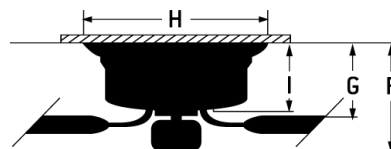

Manning - MNG52xxx3

Manning Ceiling Fan (Blades Included)

Color

Low ceiling? No Problem! Part of our Low Ceiling Solutions Series, the Manning 52" indoor low ceiling solution fan by Craftmade is the perfect answer. Featuring a slope adjusting mounting method, clean contemporary styling, a 3-speed, reversible mounting motor with integrated dimmable LED light, included remote and wall controls and WIFI compatibility, the Manning checks all the boxes.

Specs

Blade Sweep Opt (in.)	52
Blades	3
Blade Pitch (deg)	13
Motor Size (MM)	153x18
Amps at High Speed	0.58
High Speed (CFM)	4880
Low Speed (CFM)	2064.96
Energy Guide Watts	45
Energy Guide CFM	3549
Energy Guide CFM_Watts	78
Energy Guide Est. Yearly Energy Cost	13
Watts (Hi Speed)	69.62
Carton Size (CU FT)	2.32
Bulb CCT	3000
Bulb Wattage	20
Compatible Control Types	WUCI-1000;WUCI-Wall
CRI	90
Light Kit Options	Integrated Light Kit
Lumens	1260
Mounting Location	Indoor
Shipping Weight (lbs.)	18.08

Dimensions

F: w/o Light Kit -	14.71
I:	14.71
H:	6.27
H:	6.43

Warranty

Limited Lifetime Warranty

Craftmade • PO Box 191063 • Dallas, TX • 75219 • • • © 2023 All Rights Reserved