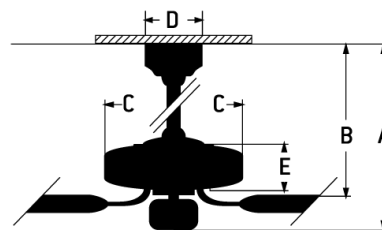

- Standard 3-Speed Reversible Motor
- 6" Downrod (Included)
- 52" Reversible Blades in Walnut/Dark Oak (Included)
- Integrated Light Kit (2-9W LED Bulbs Included)
- Tri-Mount = (Flat or sloped ceiling downrod mount, or semi-flushmount)

Specs

Dimensions

Blade Sweep Opt (in.)	52
Blades	4
Blade Pitch (deg)	10.50
Motor Size (MM)	100x20
Amps at High Speed	0.36
Watts (Hi Speed)	22.98
Energy Guide Watts	15
Energy Guide CFM	3664
Energy Guide CFM_Watts	245
Energy Guide Est. Yearly	4
Energy Cost	
High Speed (CFM)	4649
Low Speed (CFM)	2458.67
Carton Size (CU FT)	2.13
Bulb CCT	3000
Bulb Wattage	8
Compatible Control Types	CM-4SDH;CM-4SDH-5;CM-601F;CM-6AL;CM-6W;CM-7AL;CM-7AL-LED;CM-7W;CM-7W-LED;CM-8AL;CM-8W;CM-DSF01-10Z;CM-DSF021-10Z;CM-RTF-W;RCI-103;RCI-103, WCI-100;RCI-103-A;RCI-103-A, WCI-100;RCI-104;UCI-2000;UCI-2000-2;UCI-Remote;UCI-Wall;WUCI-1000;WUCI-Wall
CRI	80
Light Kit Options	Integrated Light Kit
Lumens	1221

A:	16.73
A: (2nd Downrod) -	11.37
B:	11.79
B: (2nd downrod)	6.12
C:	10.24
D:	5.12
E:	8.96
G:	6.45
F: w/ Light Kit -	11.39
F: w/o Light Kit -	8.96
Downrod Length (in.)	6

Mounting Location	Indoor
Shipping Weight (lbs.)	17.53
Warranty	Limited Lifetime Warranty