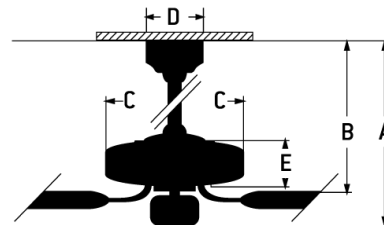

Journey - JOU64xxx3

Journey Ceiling Fan (Blades Included)

Color

Beautiful and balanced, the Journey by Craftmade 64" ceiling fan features an energy saving, six-speed reversible DC motor and custom blade arm and blades that glide through the air like a paddle through water. The dimmable integrated LED Light includes an optional lens cover should you choose not to use the light. Remote and wall controls and WIFI compatibility make this ideal for almost any situation.

- Two options included to control fan: Included WIDC Handheld Control or Smart by Bond WIFI enabled to use with most smart phone and devices
- Custom Blades Included
- Included Integrated Dimmable 18W LED Light Kit with optional lens cover included
- Energy Saving 6 Speed Reversible DC Motor
- For slope greater than 23° use Craftmade #SMA180XXX slope adapter - sold separately
- Limited Lifetime Warranty

Specs

Blade Sweep Opt (in.)	64
Blades	3
Blade Pitch (deg)	14
Motor Size (MM)	DC153-15NS
Amps at High Speed	0.40
Watts (Hi Speed)	29.08
Energy Guide Watts	18
Energy Guide CFM	4474
Energy Guide CFM_Watts	247
Energy Guide Est. Yearly	5
Energy Cost	
High Speed (CFM)	6269
Low Speed (CFM)	2456.81
Carton Size (CU FT)	1.78
Bulb CCT	3000
Bulb Wattage	18
Compatible Control Types	WIDC Handheld
CRI	90
Light Kit Options	Light Kit Included (Optional)
Lumens	1136
Mounting Location	Indoor
Shipping Weight (lbs.)	19.16

Dimensions

A:	13.92
B:	9.90
C:	8.66
D:	6.03
E:	6.31
F: w/o Light Kit -	6.31
Downrod Length (in.)	6

Warranty

Limited Lifetime Warranty

Craftmade • PO Box 191063 • Dallas, TX • 75219 • • • © 2023 All Rights Reserved