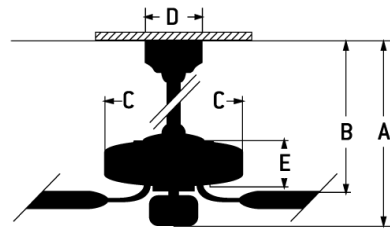

Specs

Dimensions

Blade Sweep Opt (in.)	72
Blades	3
Blade Pitch (deg)	15
Motor Size (MM)	165 x 70
Amps at High Speed	0.43
Watts (Hi Speed)	31.78
Energy Guide Watts	21
Energy Guide CFM	6382
Energy Guide CFM_Watts	309
Energy Guide Est. Yearly	6
Energy Cost	
High Speed (CFM)	8411.44
Low Speed (CFM)	4081.25
Carton Size (CU FT)	3.48
Bulb CCT	3000
Bulb Wattage	18
Compatible Control Types	WIDC Handheld

A:	14.34
B:	11
C:	7.48
D:	6.03
E:	6.85
F: w/o Light Kit -	6.85
A:	14.34
Downrod Length (in.)	6

CRI
Light Kit Options
Lumens
Mounting Location
Shipping Weight (lbs.)
Warranty

90
Light Kit Included (Optional)
878.70
Damp
22.05
Limited Lifetime Warranty