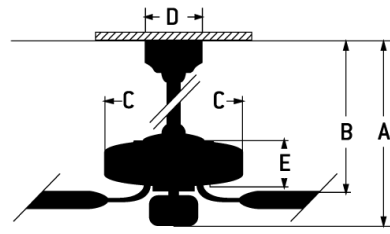

Specs

Blade Sweep Opt (in.)	60
Blades	3
Blade Pitch (deg)	15
Motor Size (MM)	153x15
Amps at High Speed	0.37
Watts (Hi Speed)	28.82
Energy Guide Watts	18
Energy Guide CFM	5189
Energy Guide CFM_Watts	288
Energy Guide Est. Yearly	5
Energy Cost	
High Speed (CFM)	7535.43
Low Speed (CFM)	2529.74
Carton Size (CU FT)	2.85
Bulb CCT	3000
Bulb Wattage	18
Compatible Control Types	WIDC Handheld

Dimensions

A:	14.34
B:	11
C:	7.48
D:	6.03
E:	6.85
F: w/o Light Kit -	6.85
A:	14.34
Downrod Length (in.)	6

CRI
Light Kit Options
Lumens
Mounting Location
Shipping Weight (lbs.)
Warranty

90
Light Kit Included (Optional)
878.70
Damp
17.86
Limited Lifetime Warranty