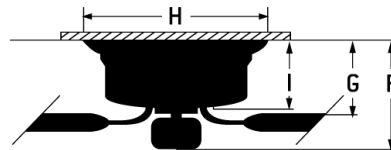

## Cole II Indoor | Outdoor Fan - CLE44W3

44" Ceiling Fan with Blades and Optional Light Kit Included

**Color** White

Part of our Low Ceiling Solutions Series, the Cole II 44" indoor/outdoor damp rated flushmount ceiling fan by Craftmade combines energy saving efficiency with contemporary style and smaller 44" diameter ideal for smaller spaces. Featuring custom reversible blades, this efficient 3-speed, reversible motor with included wall and remote controls, integrated 18W dimmable LED light with optional lens cover included delivers on both form and function.

### Specs

<b>Blade Sweep Opt (in.)</b>	44
<b>Blades</b>	3
<b>Blade Pitch (deg)</b>	11
<b>Motor Size (MM)</b>	153x12
<b>Amps at High Speed</b>	0.42
<b>High Speed (CFM)</b>	2592.30
<b>Low Speed (CFM)</b>	1374.43
<b>Energy Guide Watts</b>	36
<b>Energy Guide CFM</b>	2021
<b>Energy Guide CFM_Watts</b>	57
<b>Energy Guide Est. Yearly</b>	10
<b>Energy Cost</b>	
<b>Watts (Hi Speed)</b>	50.65
<b>Carton Size (CU FT)</b>	1.45
<b>Bulb CCT</b>	3000
<b>Bulb Wattage</b>	18

### Dimensions

<b>F: w/o Light Kit -</b>	9.61
<b>F: w/ Light Kit -</b>	10.63
<b>G:</b>	7.60
<b>I:</b>	9.61
<b>H:</b>	10.47
<b>H:</b>	10.47

<b>Compatible Control Types</b>	CM-4SDH;CM-4SDH-5;CM-601F;CM-6AL;CM-6W;CM-7AL;CM-7AL-LED;CM-7W;CM-7W-LED;CM-8AL;CM-8W;CM-DSF01-10Z;CM-DSF021-10Z;CM-RTF-W;RCI-103;RCI-103, WCI-100;RCI-103-A;RCI-103-A, WCI-100;RCI-104;UCI-2000;UCI-2000-2;UCI-Remote;UCI-Wall;WUCI-1000;WUCI-Wall
<b>CRI</b>	90
<b>Light Kit Options</b>	Light Kit Included (Optional)
<b>Lumens</b>	1084
<b>Mounting Location</b>	Damp
<b>Shipping Weight (lbs.)</b>	16.91
<b>Warranty</b>	Limited Lifetime Warranty