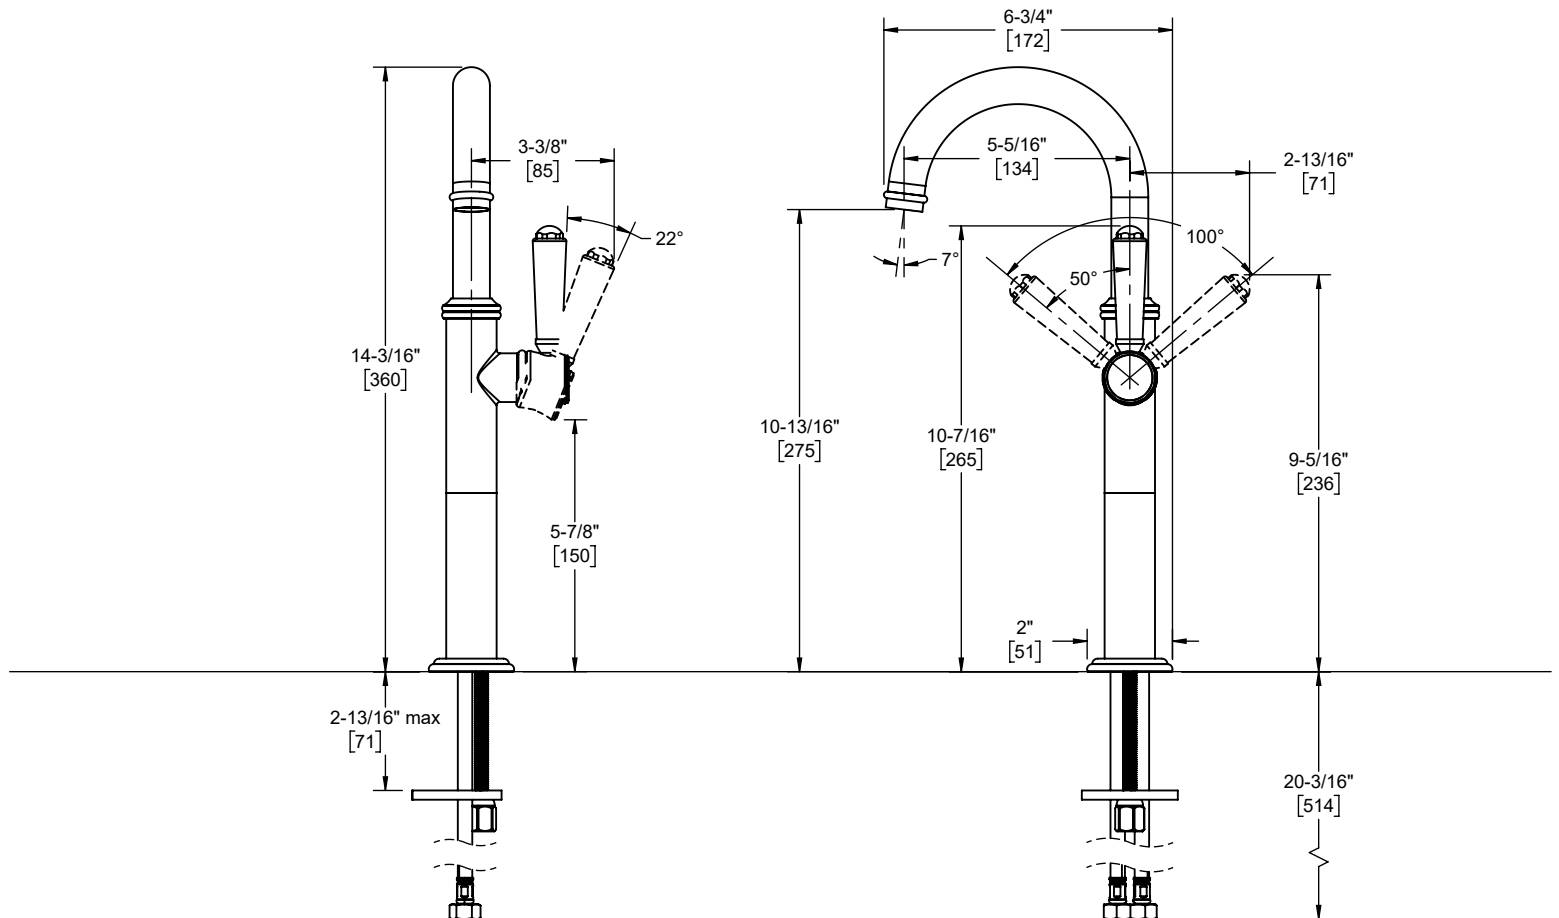

California Faucets®

Montecito™

Single Hole Lavatory/Bar/Prep Faucet - High Spout

3309-2

Features

- Available in 28 finishes including 13 PVD finishes
- All brass construction
- 5-5/16" spout center to center
- Single handle operation cartridge with ceramic disc
- Flexible braided hoses for ease of installation
- 1.2gpm (4.5 L/min) max flow rate

Codes/Standards Applicable

Product meets or exceeds the following:

- ASME A112.18.1/CSA B125.1
- NSF 61, NSF 372, CEC & DOE
- EPA WaterSense
- Commonwealth of MA
- ADA compliant

3309-2-SN shown

Through-Hole Specifications		
Min	Recommended	Max
Ø1-1/4"	Ø1-3/8"	Ø1-9/16"
[32]	[35]	[40]

Specifications subject to change without notice

Dimensions are inches, rounded to 1/16"
[Dimensions in brackets are mm, rounded to 1mm]