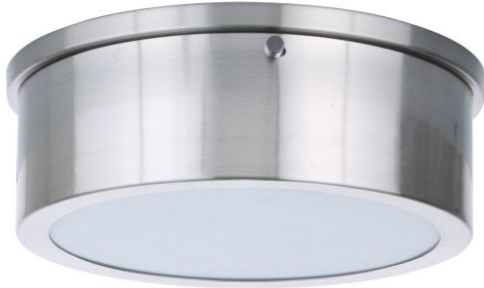

Fenn - X6709

Fenn Flushmount

Color

The sleek metal frame of our new Fenn Collection by Craftmade captures your attention without overwhelming your space. Available in three finishes and three sizes, this versatile updated classic flushmount offers

- Integrated LED, 3000K, 90 CRI, Dimmable

Specs

Dimensions

Mounting Location	Indoor
Lumens	468
CRI	90
Shipping Weight (lbs.)	2.16
Bulb Base	LED Disk
Bulbs	1
Bulb CCT	3000
Bulb Size	Integrated LED
Bulb Type	LED
Bulb Wattage	10
Carton Size (CU FT)	0.30
Glass or Shade Color	Frosted